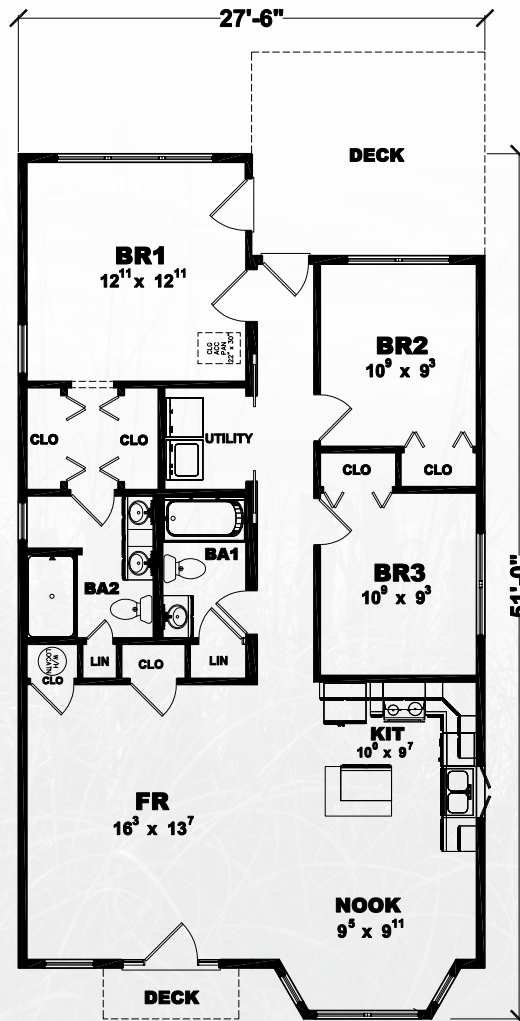

Renderings are for illustration purposes only and may vary in detail from plans and specifications.

SAND DUNE Ranch

3 Bedrooms

2 Baths

1st Floor = 1,265 Sq. Ft.

Total = 1,265 Sq. Ft.

Renderings are for illustration purposes only and may vary in detail from plans and specifications.

COASTAL COTTAGE Ranch

4 Bedrooms

2 Baths

1st Floor = 1,371 Sq. Ft.

Total = 1,371 Sq. Ft.