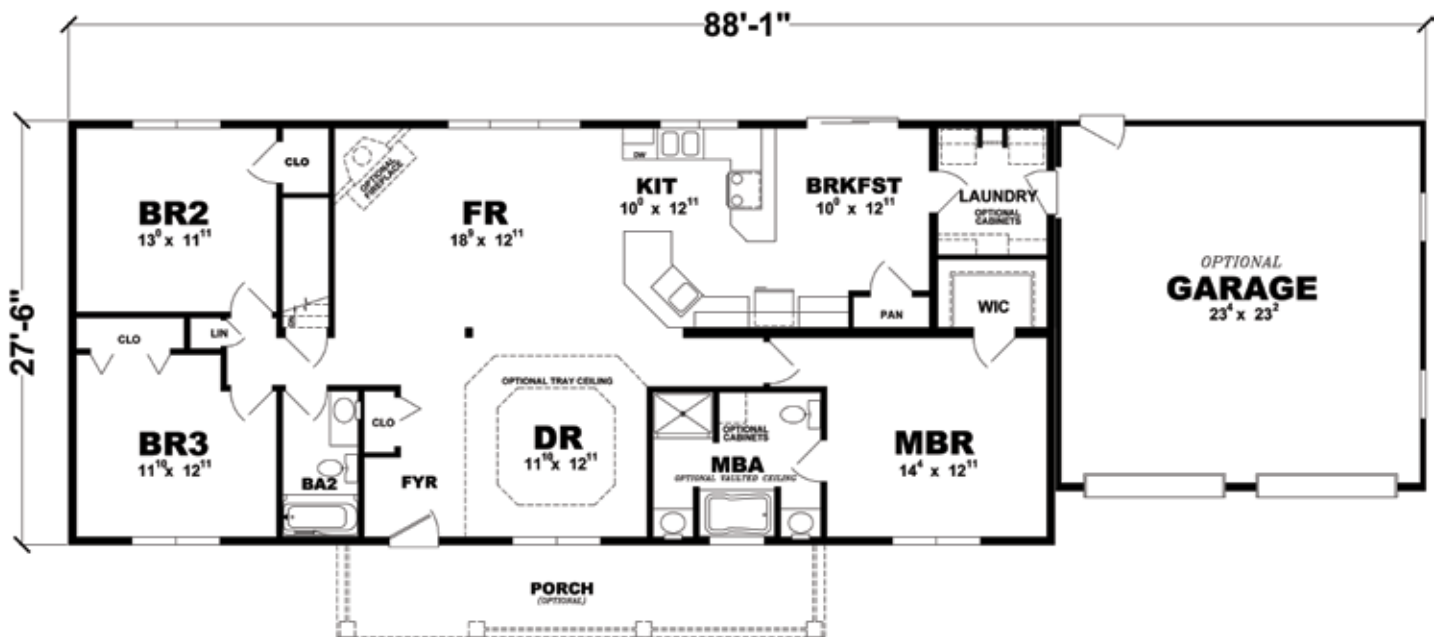

PLAN: NORWOOD

SERIES: GENERATION RANCH

Square Footage: 1,760

Optional Master Bath