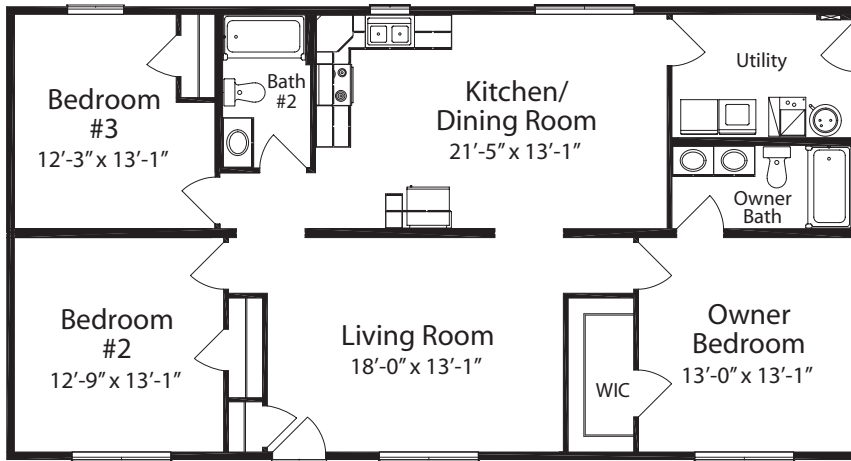

Classic Collection

Renderings depict optional features.

Style
Ranch

Total Square Feet
1,437

Bedrooms
3

Baths
2

Footprint
52' x 28'

SOAR 2852 3 2 SB EU (B) STD

Basement Option

Larger Kitchen and Living Room Option
(available with or without basement)