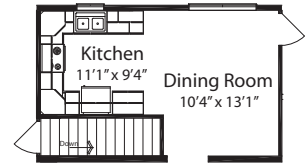

Classic Collection

Renderings depict optional features.

Style
Ranch

Total Square Feet
1,437

Bedrooms
3

Baths
2

Footprint
52' x 28'

SOAR 2852 3 2 SB EU (B) STD

Basement Option

Larger Kitchen and Living Room Option
(available with or without basement)