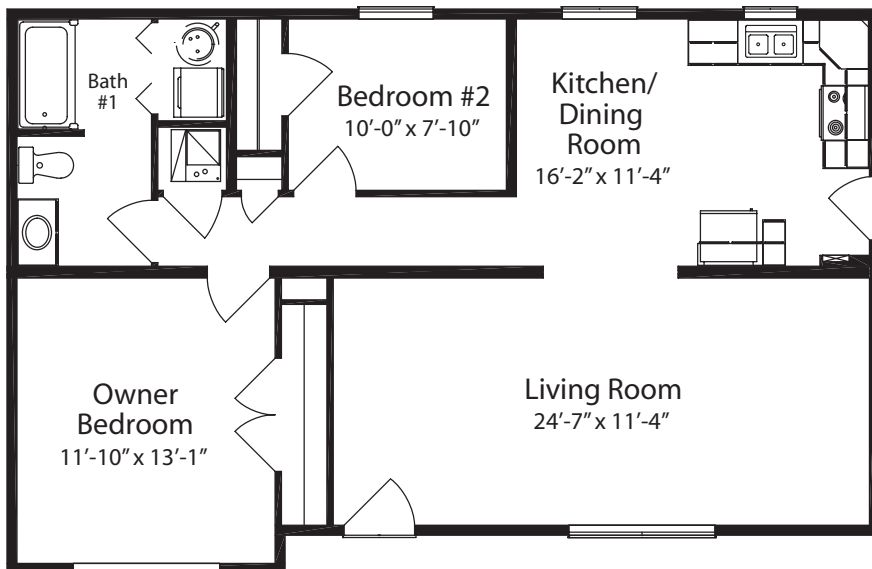

Classic Collection

Renderings depict optional features.

Style

Ranch

Total Square Feet

987

Bedrooms

2

Baths

1

Footprint

40' x 26'

SOAC 2640 2 1 (B) STD

Simple pleasures await you in the Senna. An oversized living room provides enough space for a large family gathering.

Basement Option