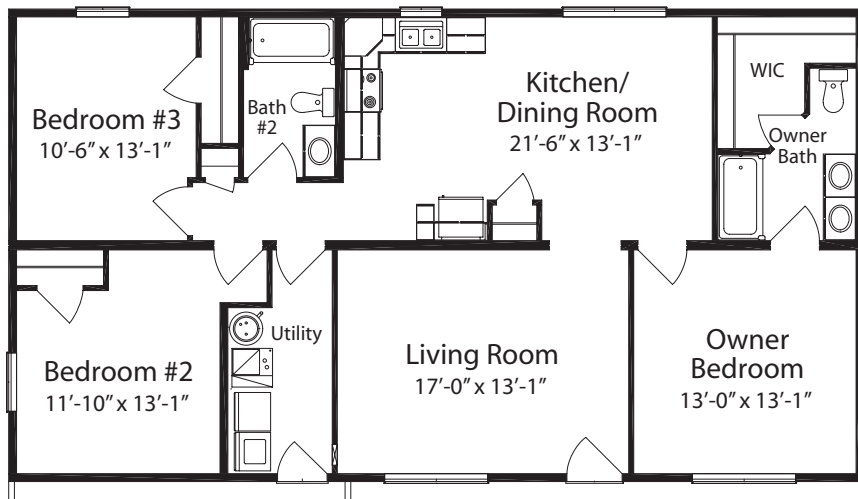

Classic Collection

Renderings depict optional features.

Style

Ranch

Total Square Feet

1,381

Bedrooms

3

Baths

2

Footprint

50' x 28'

SOAR FG 2850 3 2 (B) STD

The Selwin is a smart split bedroom ranch with dual sinks and walk-in closets in the owner bath. The large kitchen/dining area make the heart of the home.

Basement Option