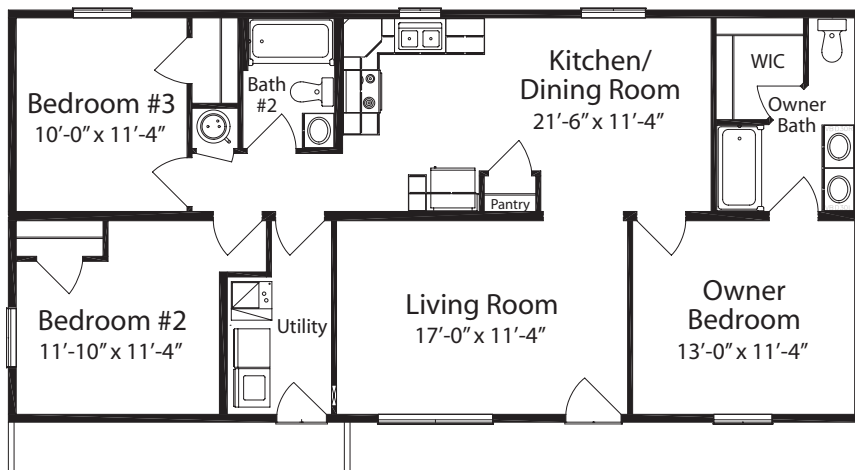

Classic Collection

Renderings depict optional features.

Style

Ranch

Total Square Feet

1,206

Bedrooms

3

Baths

2

Footprint

50' x 24'

SOAR FG 2450 3 2 SB (B) STD

Basement Option