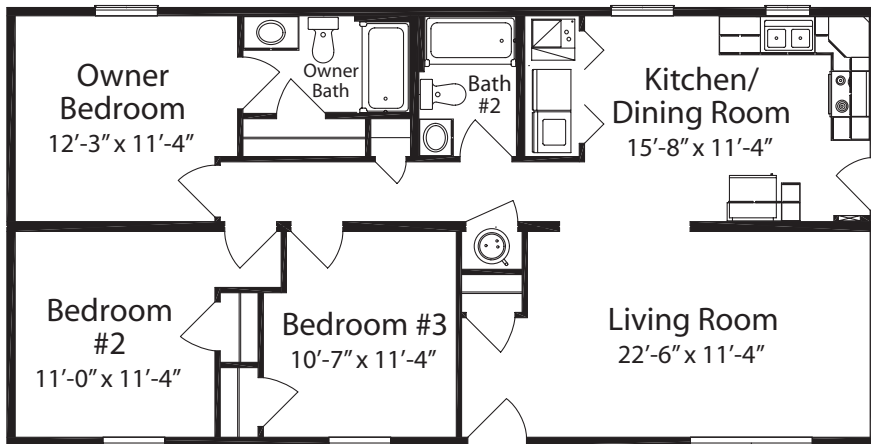

Classic Collection

Renderings depict optional features.

Style

Ranch

Total Square Feet

1,158

Bedrooms

3

Baths

2

Footprint

48' x 24'

SOAR 2448 3 2 (B) STD

Waiting on a bathroom is a thing of the past in this smart three bedroom, two bath ranch. A nice sized living room and kitchen/dining area gives you room to relax after the workday.

Basement Option