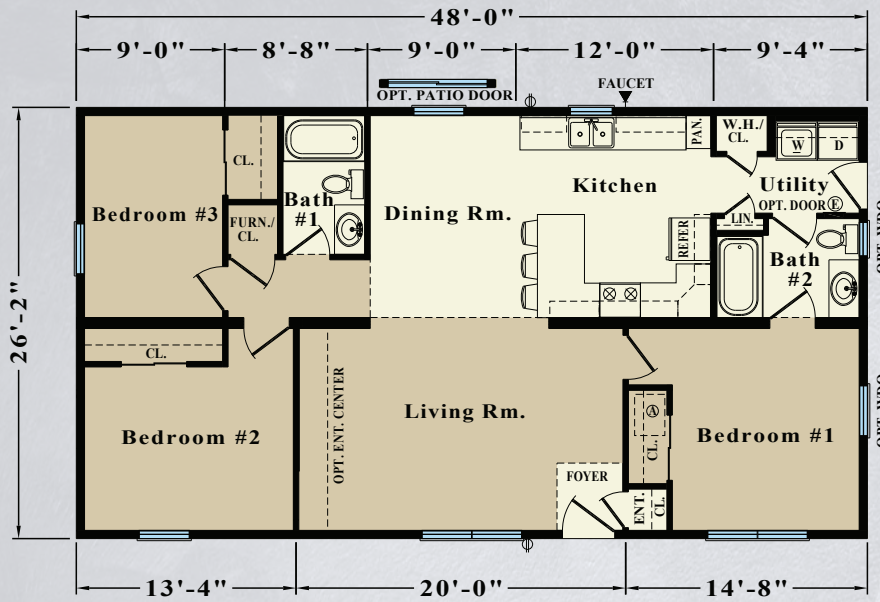

Model R-4

1,248 Square Feet

26, 28, & 30 Ft. Wide Available

Phoenix

MODEL R4

MODEL AR4 - Advantage Series

OPTIONAL
BASEMENT LAYOUT