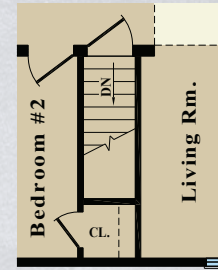

Model R-4

1,248 Square Feet

26, 28, & 30 Ft. Wide Available

Phoenix

MODEL R4

MODEL AR4 - Advantage Series

OPTIONAL
BASEMENT LAYOUT