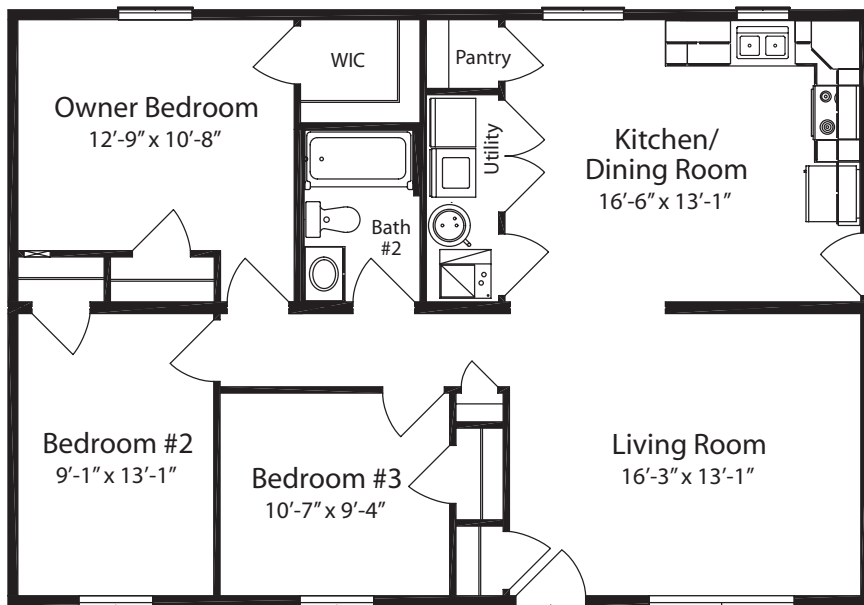

Classic Collection

Renderings depict optional features.

Style

Ranch

Total Square Feet

1,105

Bedrooms

3

Baths

1

Footprint

40' x 28'

M 2840 3 1 (B) STD

The Mya features a large kitchen/dining area that is conveniently connected to the laundry area. The kitchen pantry also makes for easy storage.

Basement Option