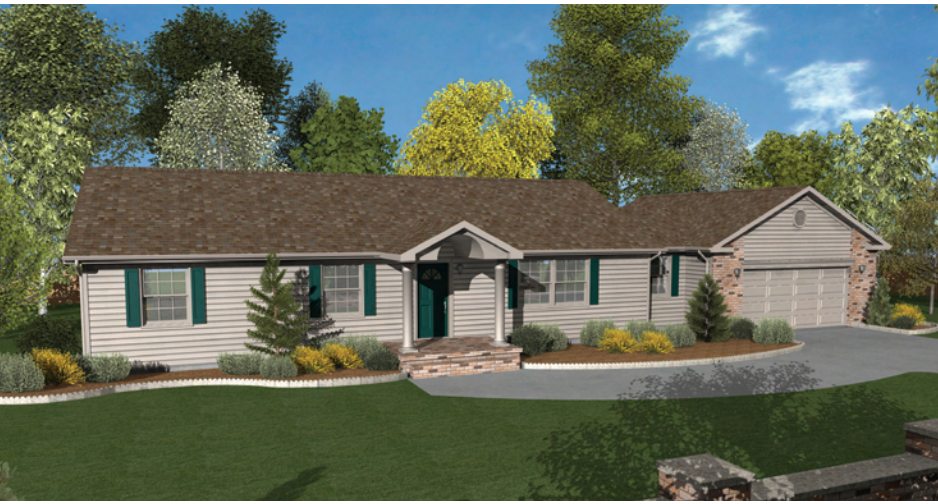

Classic Collection

Renderings depict optional features.

Style

Ranch

Total Square Feet

1,105

Bedrooms

3

Baths

1

Footprint

40' x 28'

M 2840 3 1 (B) STD

The Mya features a large kitchen/dining area that is conveniently connected to the laundry area. The kitchen pantry also makes for easy storage.

Basement Option