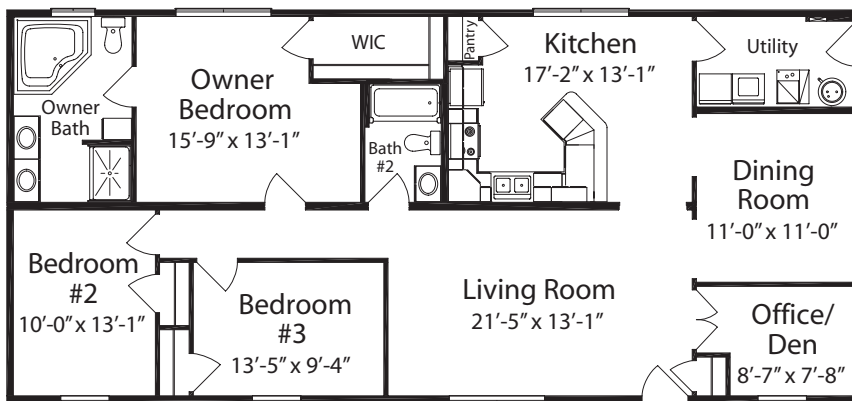

Classic Collection

Renderings depict optional features.

Style

Ranch

Total Square Feet

1,658

Bedrooms

3

Baths

2

Footprint

60' x 28'

M 2860 3 2 D (B) STD

The Montgomery is a three bedroom, two bath ranch that adds a dining room and den to create spaces for work, study and formal dinners. A large owner bathroom with corner tub and double sinks creates accommodating private areas.

Basement Option