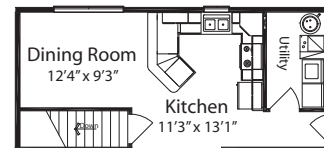

Baths

2

Footprint

56' x 28'

M 2856 3 2 EU (B) STD

Basement Option

Larger Kitchen and Living Room Option (available with or without basement)