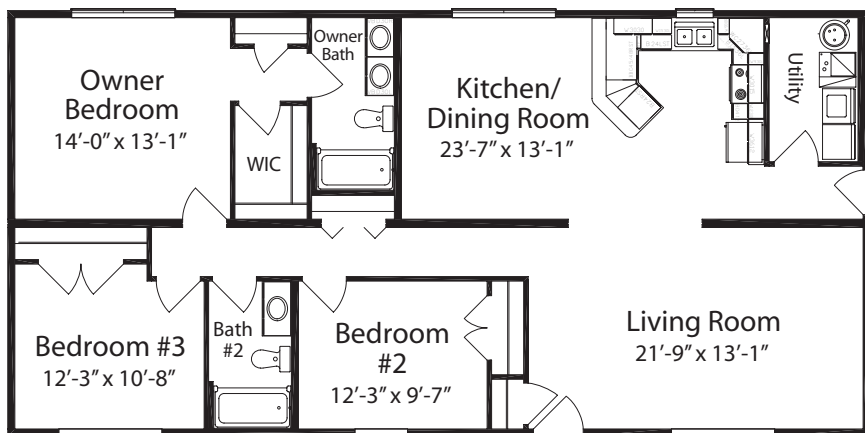

Classic Collection

Renderings depict optional features.

Style

Ranch

Total Square Feet

1,547

Bedrooms

3

Baths

2

Footprint

56' x 28'

M 2856 3 2 EU (B) STD

Basement Option

Larger Kitchen and Living Room Option (available with or without basement)