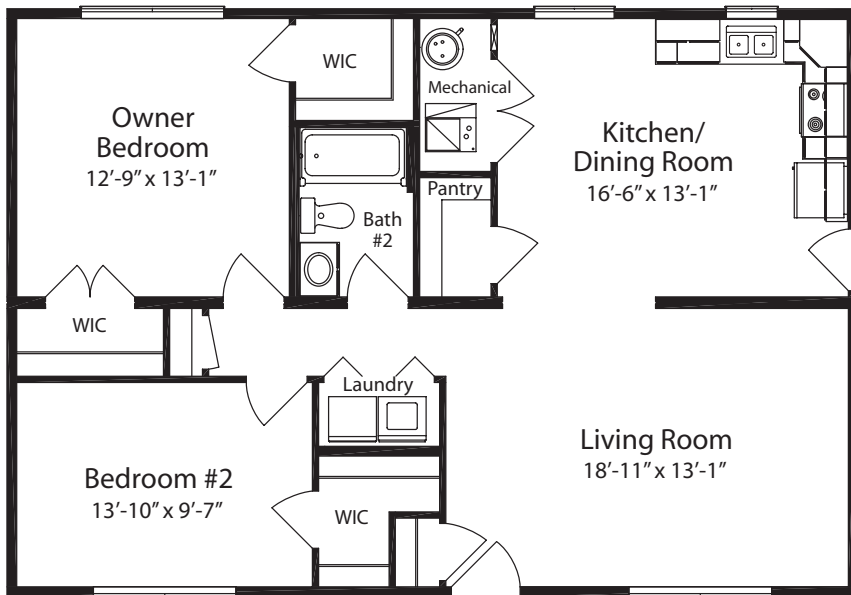

Classic Collection

Renderings depict optional features.

Style

Ranch

Total Square Feet

1,105

Bedrooms

2

Baths

1

Footprint

40' x 28'

M2840 2 1 (B) STD

The Mendel is a compact home that boasts three walk-in closets. A large living room and kitchen/dining combination provide nice living space in a smaller home.

Basement Option