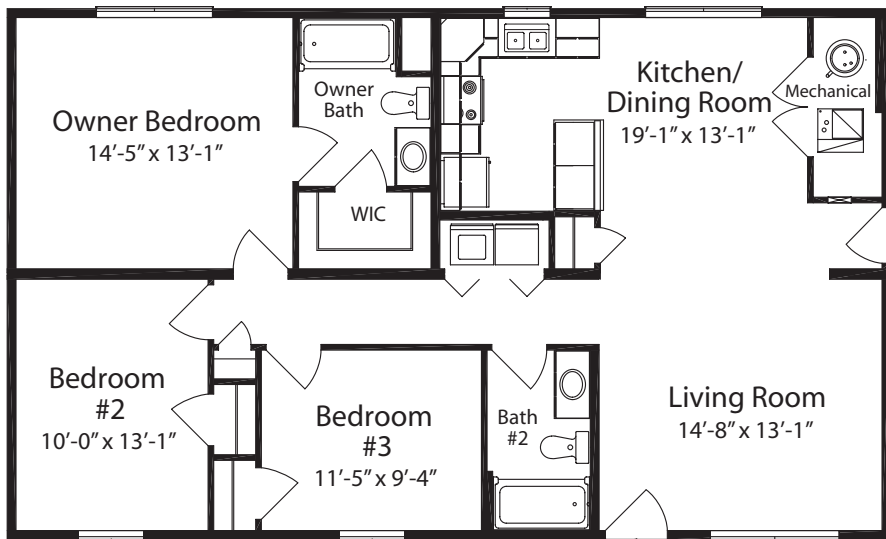

# Classic Collection

Renderings depict optional features.

Style  
**Ranch**

Total Square Feet  
**1,271**

Bedrooms  
**3**

Baths  
**2**

Footprint  
**46' x 28'**

M 2846 3 2 EU (B) STD

Basement Option

Larger Kitchen and Living Room Option  
(available with or without basement)