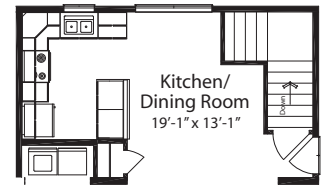

# Classic Collection

Renderings depict optional features.

Style  
**Ranch**

Total Square Feet  
**1,271**

Bedrooms  
**3**

Baths  
**2**

Footprint  
**46' x 28'**

M 2846 3 2 EU (B) STD

Basement Option

Larger Kitchen and Living Room Option  
(available with or without basement)