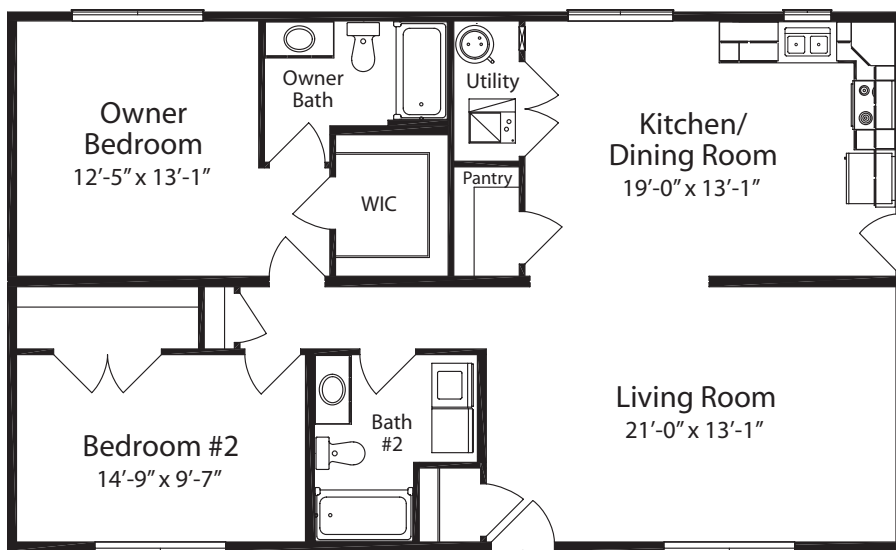

Classic Collection

Renderings depict optional features.

Style
Ranch

Total Square Feet
1,271

Bedrooms
2

Baths
2

Footprint
46' x 28'

M 2846 2 2 (B) STD

The two bedroom, two full bath layout of the Marlie add convenience to a smart floorplan. The large living room and kitchen/dining areas make for plenty of living space.

Basement Option