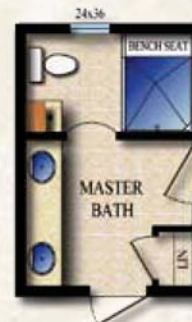

Hartford

Model 6828-82-1
1725 Square Feet • 3 Bedrooms / 2 Baths

SIGNATURE KITCHEN WITH, SURFACE COOK-TOP, BUILT-IN OVEN & MICROWAVE

OPTIONAL BASEMENT STAIRWELL

OPTIONAL MASTER BATH w/ CORNER DECK TUB & 48" SHOWER

OPTIONAL MASTER BATH w/ 60x43 SEAT SHOWER

OPTIONAL MASTER BATH w/ 60x43 SEAT SHOWER