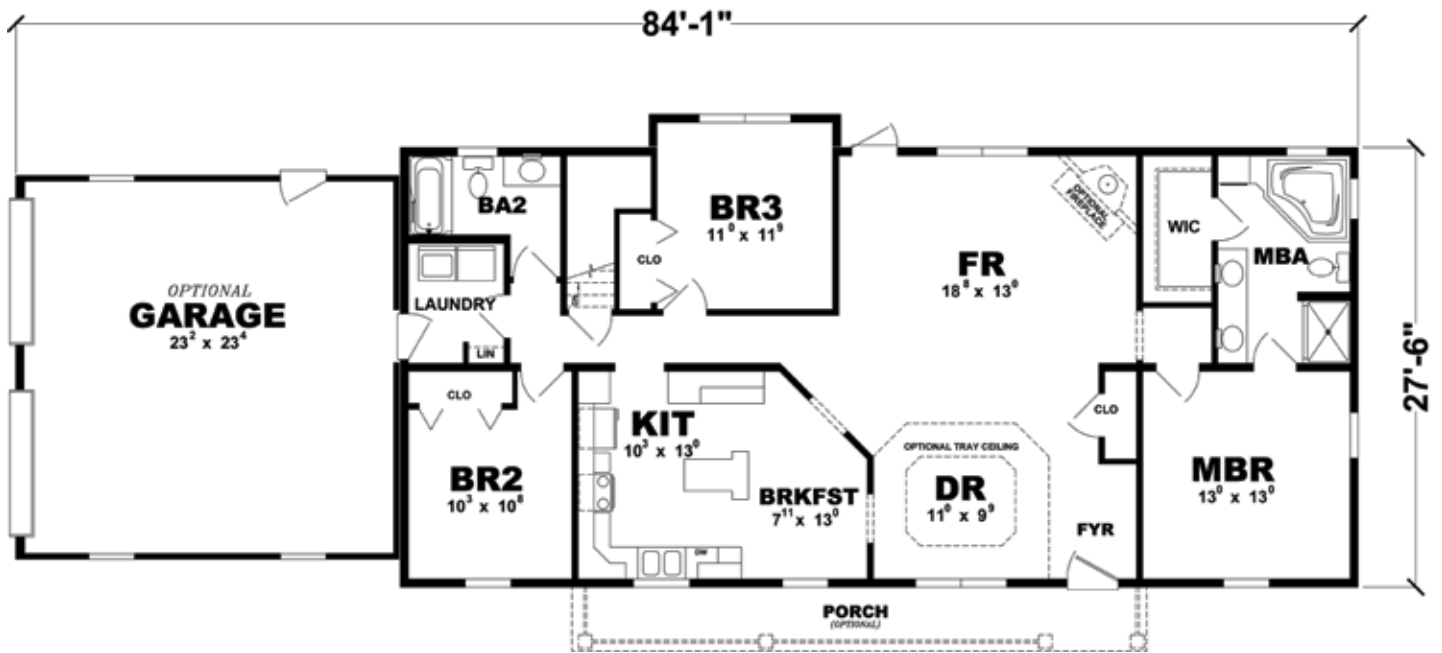

# PLAN: FENWICK

SERIES: GENERATION RANCH

Square Footage: 1,677

Optional Kitchen

Optional Master Bath