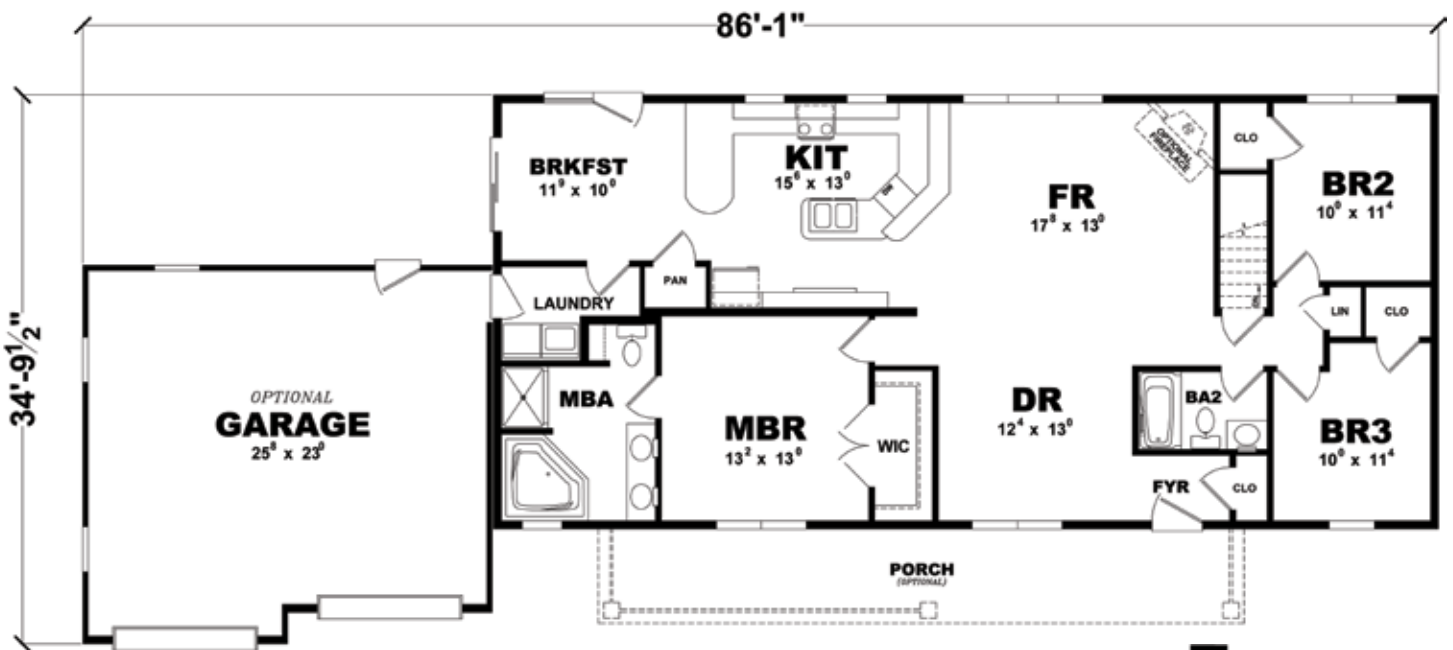

# PLAN: FAULKNER

SERIES: GENERATION RANCH

Square Footage: 1,650

Optional Master Bath