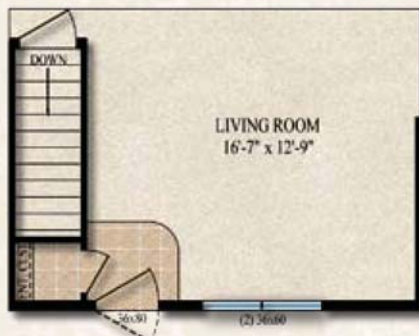

Brighton

Model 5028-32-5
1350 Square Feet • 3 Bedrooms / 2 Baths

SIGNATURE KITCHEN WITH PICTURE WINDOW,
SURFACE COOK-TOP, BUILT-IN OVEN & MICROWAVE

OPTIONAL DELUXE BATH w/ DECK TUB &
36" SHOWER

OPTIONAL BASEMENT STAIRWELL