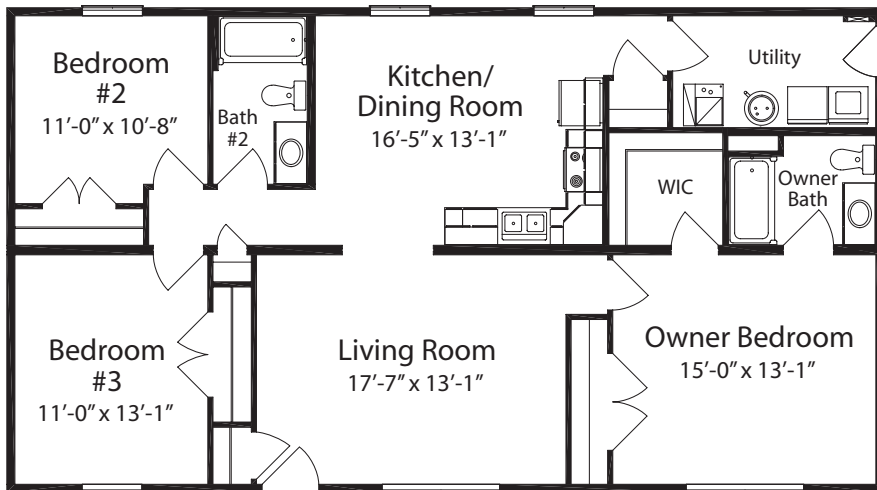

# Classic Collection

Renderings depict optional features.

Style

**Ranch**

Total Square Feet

**1,381**

Bedrooms

**3**

Baths

**2**

Footprint

**50' x 28'**

M EG 2850 3 2 SB (B) STD

This three bedroom ranch places the owner's bedroom with spacious walk-in closet and other bedrooms at opposite ends of the house for privacy. The utility area is conveniently located off the kitchen.

Basement Option