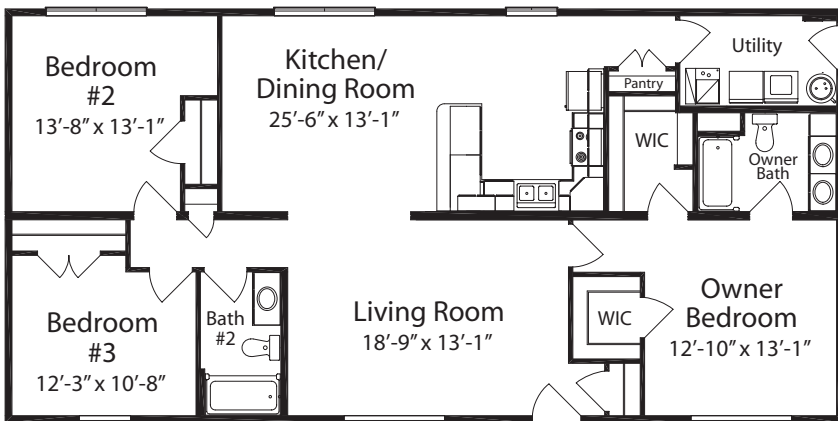

Classic Collection

Renderings depict optional features.

Style
Ranch

Total Square Feet
1,547

Bedrooms
3

Baths
2

Footprint
56' x 28'

MEG 2856 3 2 SB (B) STD

Basement Option

Larger Kitchen and Living Room Option
(available with or without basement)