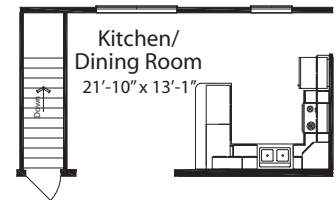

Classic Collection

Renderings depict optional features.

Style
Ranch

Total Square Feet
1,547

Bedrooms
3

Baths
2

Footprint
56' x 28'

MEG 2856 3 2 SB (B) STD

Basement Option

Larger Kitchen and Living Room Option
(available with or without basement)