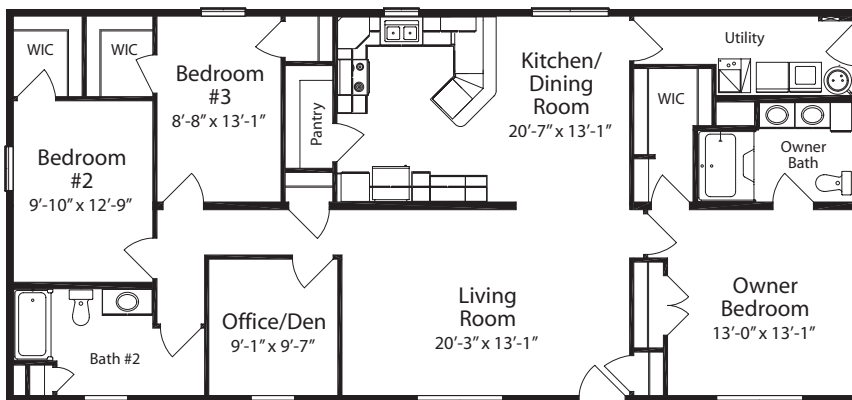

Classic Collection

Renderings depict optional features.

Style

Ranch

Total Square Feet

1,658

Bedrooms

3

Baths

2

Footprint

60' x 28'

M 2860 3 2 SB RK D (B) STD

The Albany offers a den to the classic three bedroom, two bath ranch. Lots of kitchen storage with the pantry and cabinet layout and a spacious walk-in closet off the owner bedroom provides ample storage and livability.

Basement Option