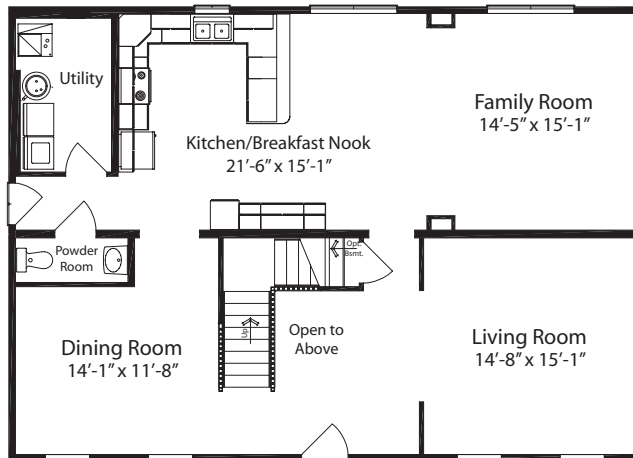

# Classic Collection

Renderings depict optional features.

Style  
**Two Story**

Total Square Feet  
**2,670**  
(1,392 first floor, 1,278 second floor)

Bedrooms  
**4**

Baths  
**2.5**

Footprint  
**44' x 32'**

TAL 3244 4 2.5 (B) STD

First Floor

Second Floor