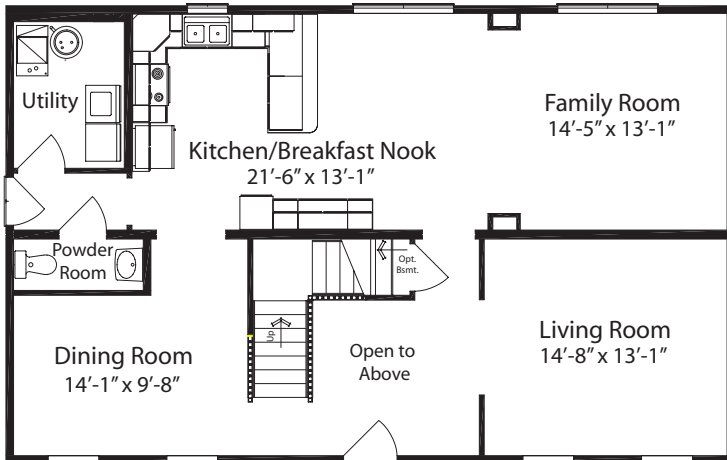

Classic Collection

Renderings depict optional features.

Style

Two Story

Total Square Feet

2,334

(1,216 first floor, 1,118 second floor)

Bedrooms

3

Baths

2.5

Footprint

44' x 28'

TAL 2844 3 2.5 (B) STD

First Floor

Second Floor