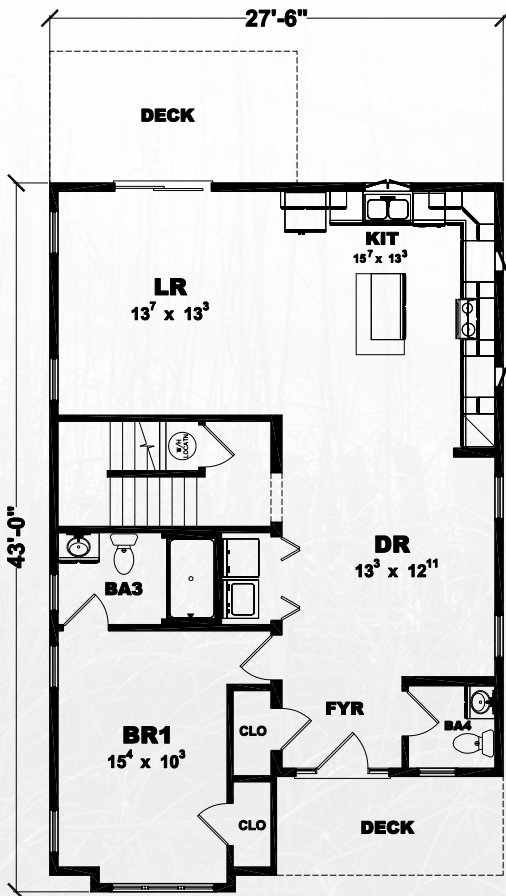

Renderings are for illustration purposes only and may vary in detail from plans and specifications.

SEA WATCH Two Story

4 Bedrooms 3.5 Baths

1st Floor = 1,081 Sq. Ft.

2nd Floor = 1,073 Sq. Ft.

Total = 2,154 Sq. Ft.

1st Floor

2nd Floor