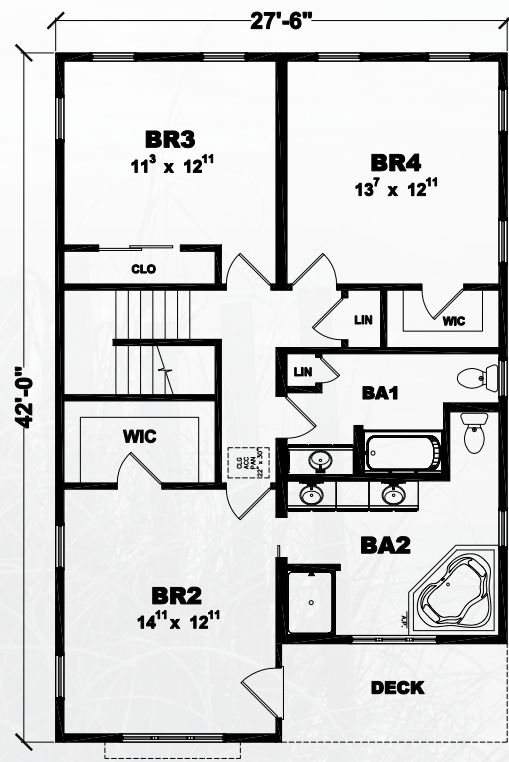

Renderings are for illustration purposes only and may vary in detail from plans and specifications.

SEA WATCH Two Story

4 Bedrooms 3.5 Baths

1st Floor = 1,081 Sq. Ft.

2nd Floor = 1,073 Sq. Ft.

Total = 2,154 Sq. Ft.

1st Floor

2nd Floor