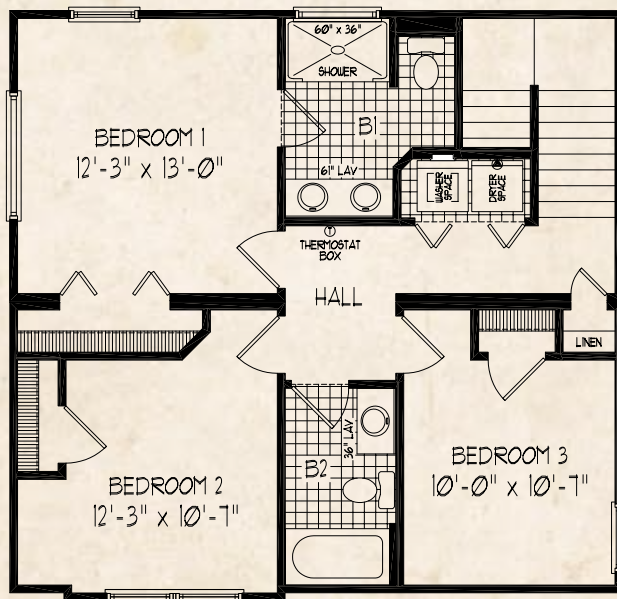

Home Plan

Henderson

Total Living Area: 1,602 sq. ft.

1ST LEVEL

2ND LEVEL

BASEMENT ALTERNATE