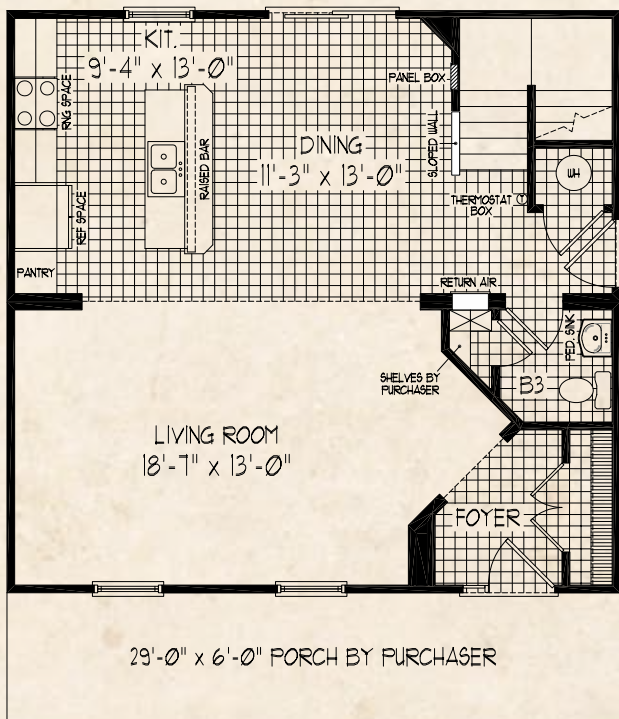

Home Plan

Henderson

Total Living Area: 1,602 sq. ft.

1ST LEVEL

2ND LEVEL

BASEMENT ALTERNATE