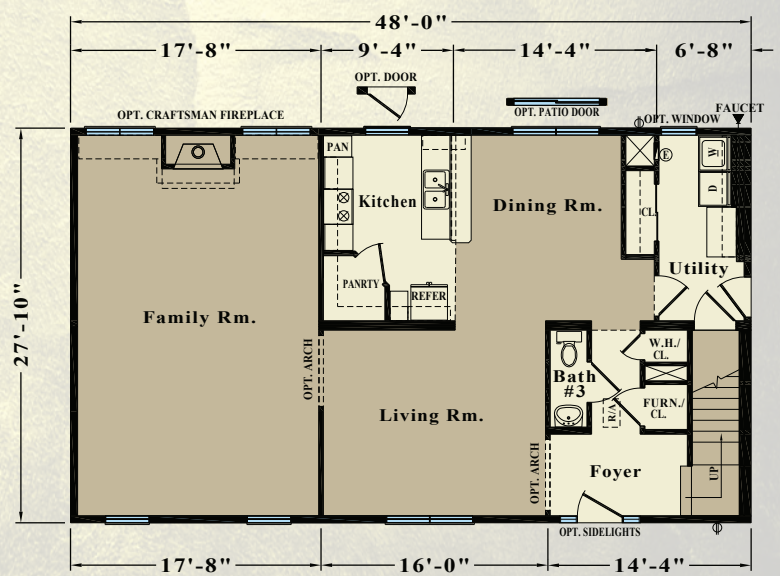

The Floridian is one of our most popular plans so we have developed several variations of the original, see below.

28 & 30 Ft. Wide Available

Model TS2RB

Model TS2RA - 2,120 S.F.
(Second Floor Same as Standard)

Model TS2RB - 2,190 S.F.
(Second Floor Same as Standard)