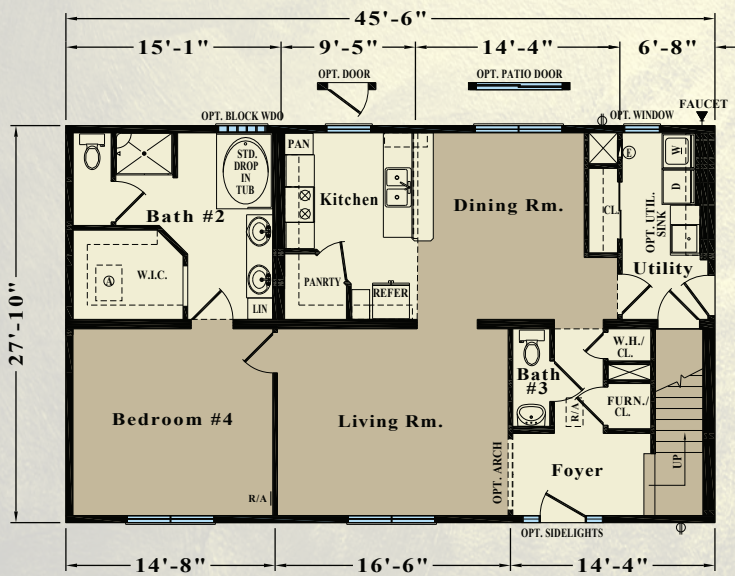

The Floridian is one of our most popular plans so we have developed several variations of the original, see below.

28 & 30 Ft. Wide Available

Model TS2RB

Model TS2RA - 2,120 S.F.
(Second Floor Same as Standard)

Model TS2RB - 2,190 S.F.
(Second Floor Same as Standard)