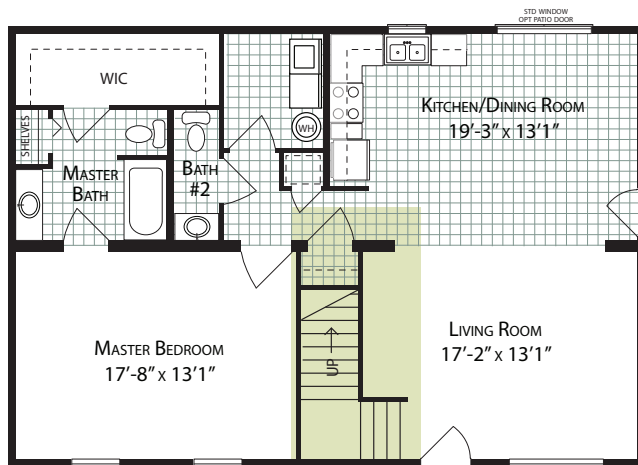

Simple Living™ Collection

Renderings depict optional features.

Style
Two Story

Total Square Feet
1,879
(1,105 first floor, 774 second floor)

Bedrooms
3

Baths
2.5

Footprint
28' x 40'

First Floor

Second Floor

Basement Option