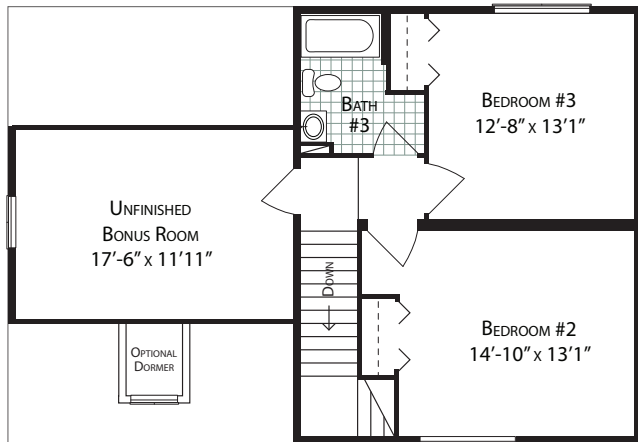

Simple Living™ Collection

Renderings depict optional features.

Style
Two Story

Total Square Feet
1,879
(1,105 first floor, 774 second floor)

Bedrooms
3

Baths
2.5

Footprint
28' x 40'

First Floor

Second Floor

Basement Option