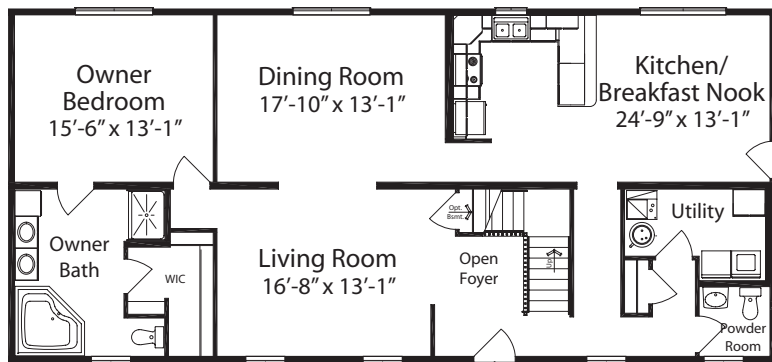

Classic Collection

Renderings depict optional features.

Style
Two Story

Total Square Feet
2,729
(1,658 first floor, 1,071 second floor)

Bedrooms
5

Baths
3.5

Footprint
60' x 28'

First Floor

Second Floor