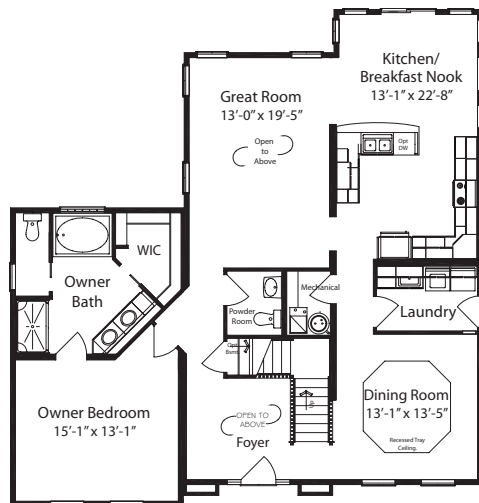

Classic Collection

Renderings depict optional features.

Style
Two Story

Total Square Feet
2,736
(1,604 first floor, 1,132 second floor)

Bedrooms
4

Baths
2 full / 2 half

Footprint
46' x 44'

First Floor

Second Floor