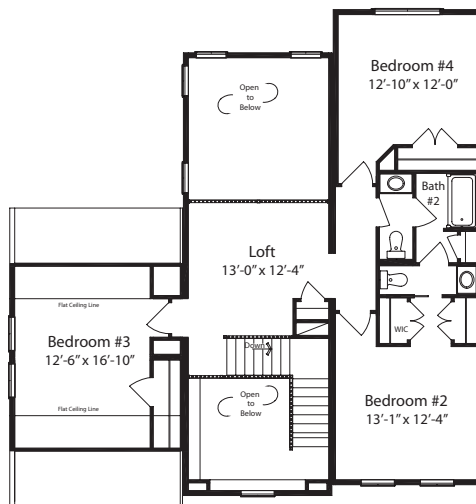

Classic Collection

Renderings depict optional features.

Style
Two Story

Total Square Feet
2,736
(1,604 first floor, 1,132 second floor)

Bedrooms
4

Baths
2 full / 2 half

Footprint
46' x 44'

First Floor

Second Floor