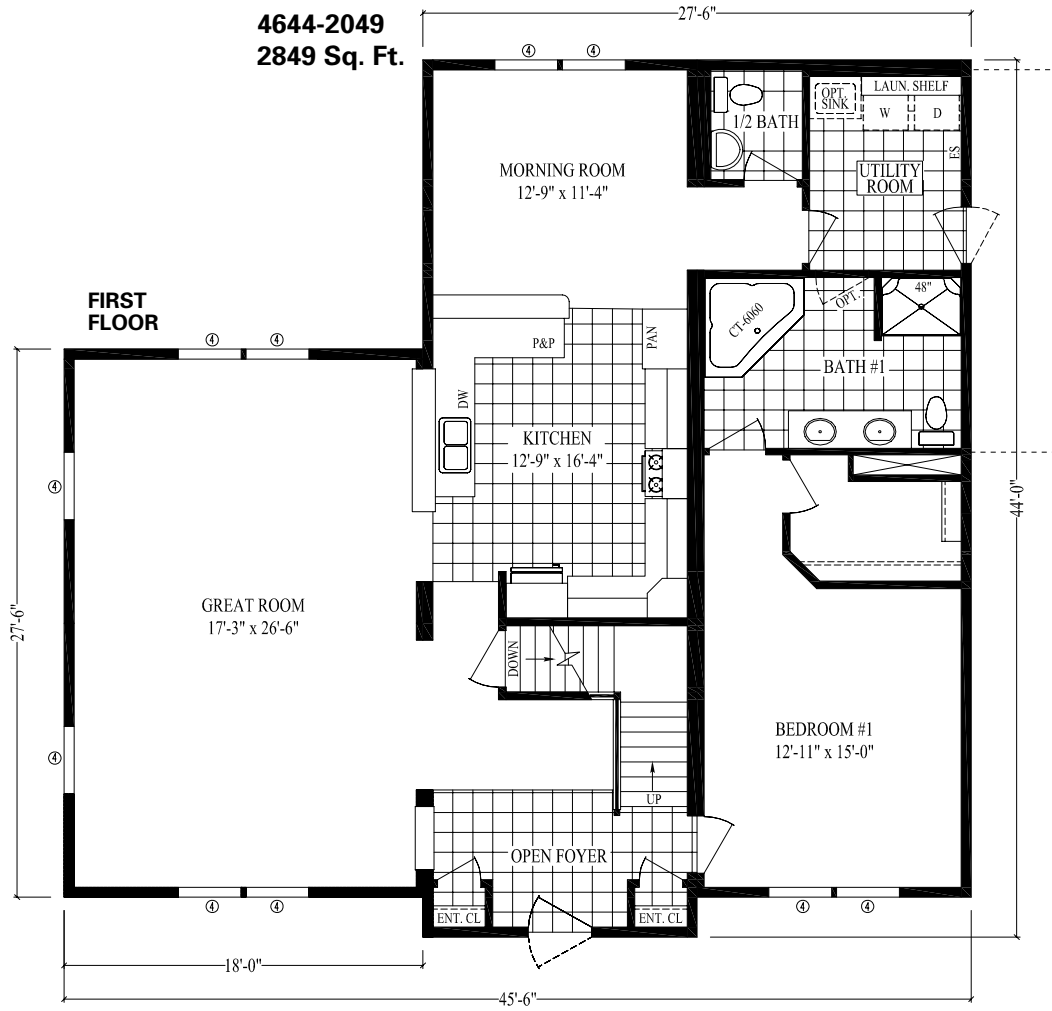

Cambridge

Exteriors depicted may be shown with optional features and site attachments done on site by others.

4644-2049
2849 Sq. Ft.