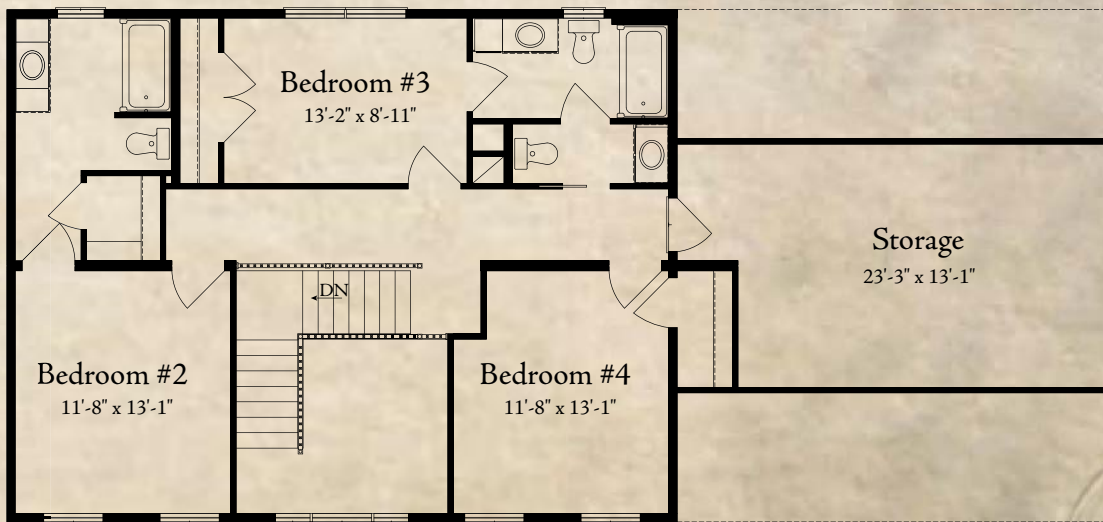

The Brentwood

Second Floor

Two Distinct Elevations
4 Bedrooms, 3.5 Baths
3228-3621 Square Feet
Plan Shown: BRE 4660 4 3.5 (B) STD

First Floor