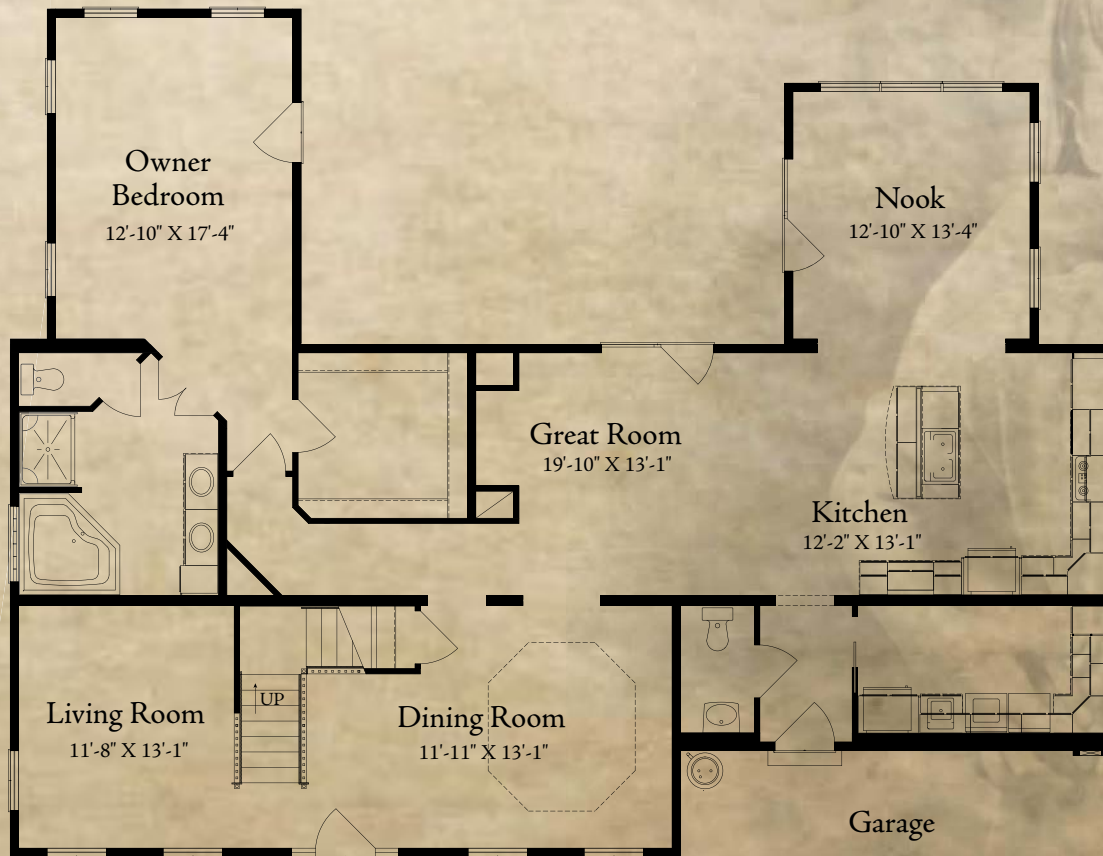

The Brentwood

Second Floor

Two Distinct Elevations
4 Bedrooms, 3.5 Baths
3228-3621 Square Feet
Plan Shown: BRE 4660 4 3.5 (B) STD

First Floor