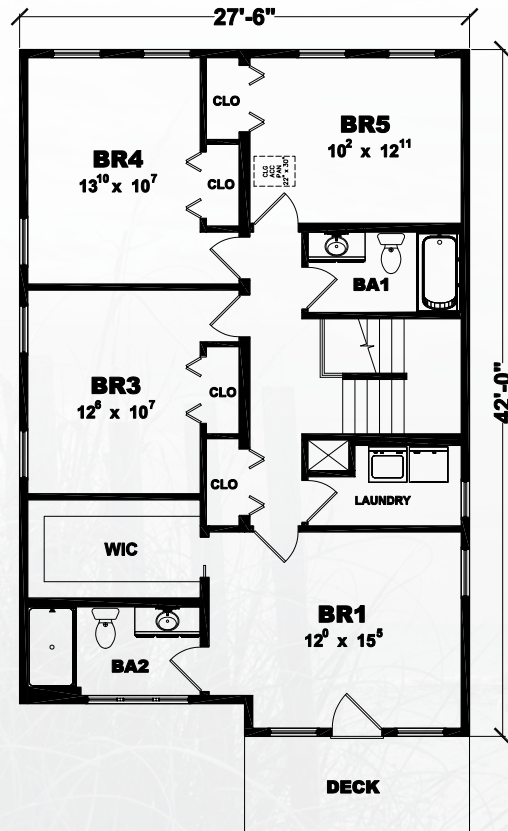

# BEACH BREAK Two Story

5 Bedrooms 3.5 Baths

1st Floor = 1,155 Sq. Ft.

2nd Floor = 1,128 Sq. Ft.

Total = 2,283 Sq. Ft.

1st Floor

2nd Floor