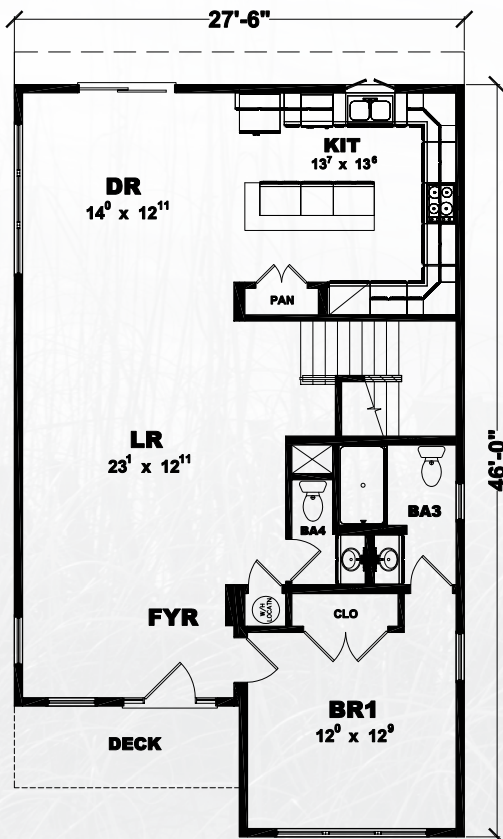

Renderings are for illustration purposes only and may vary in detail from plans and specifications.

# BEACH BREAK Two Story

5 Bedrooms 3.5 Baths

1st Floor = 1,155 Sq. Ft.

2nd Floor = 1,128 Sq. Ft.

Total = 2,283 Sq. Ft.

1st Floor

2nd Floor