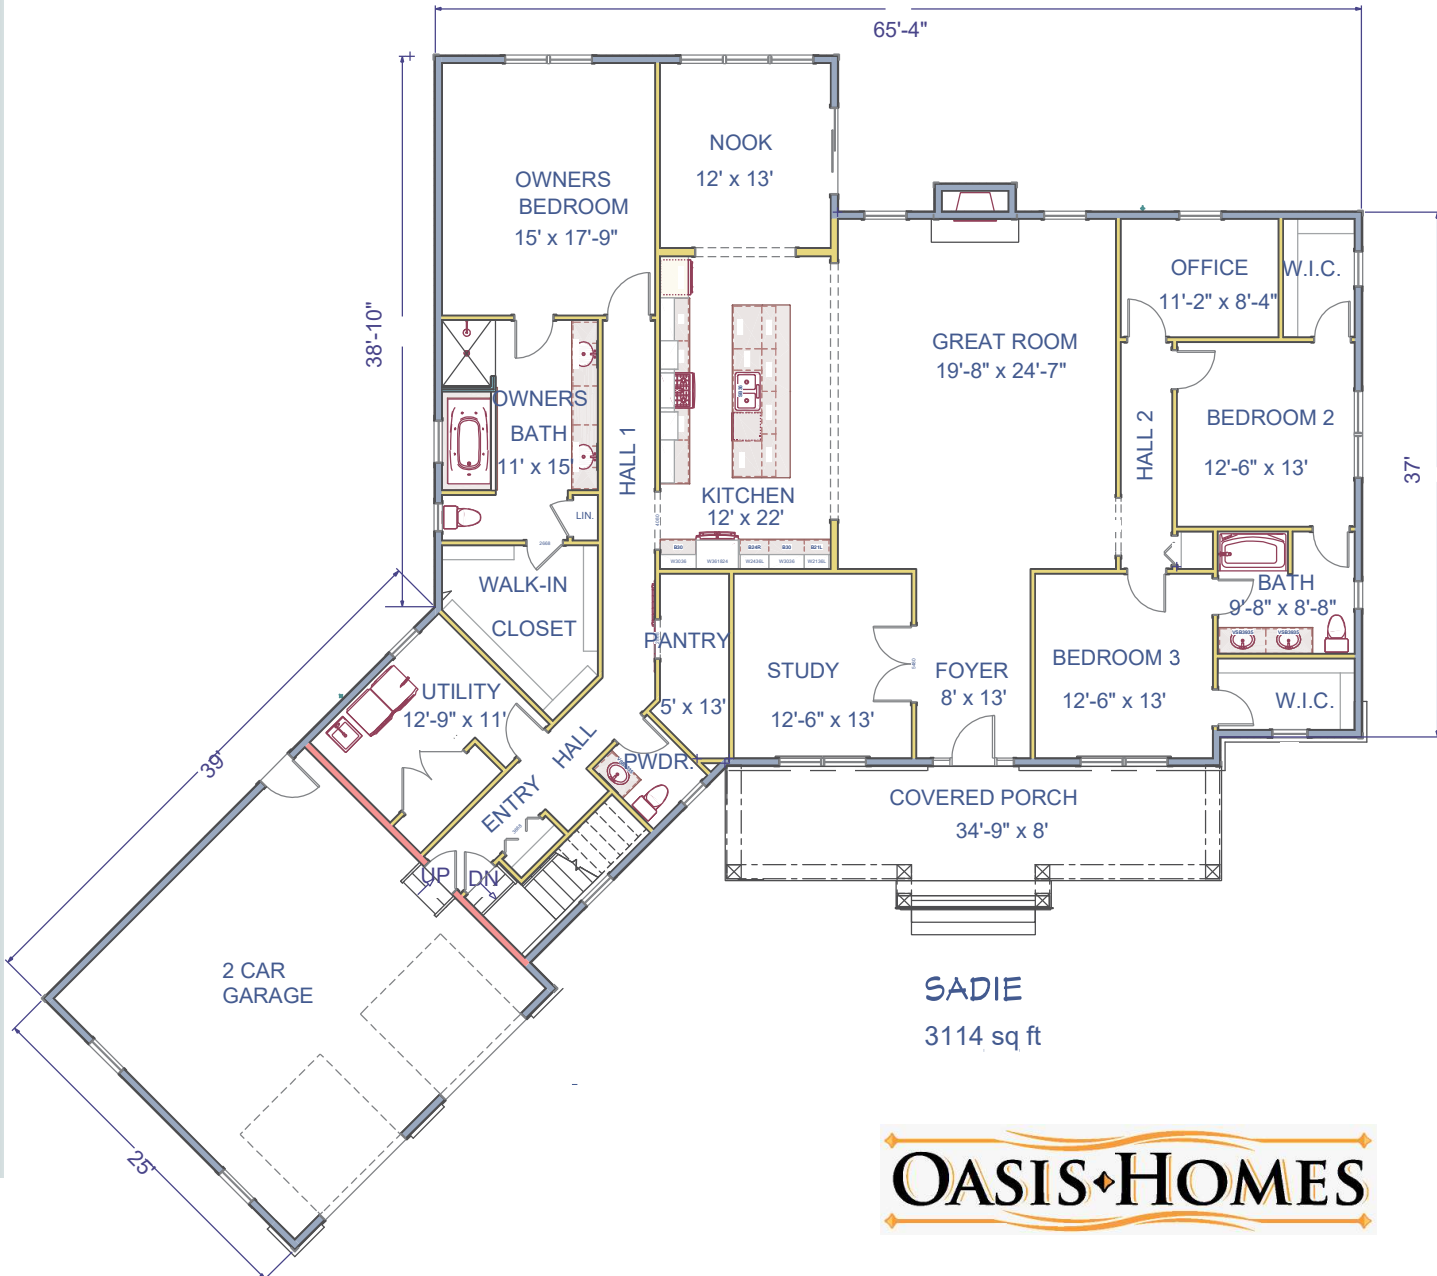

SADIE SIGNATURE SERIES

Square Footage: 3114 sq. ft. - 3 Bedrooms – 2.5 Bathrooms

OASIS HOMES