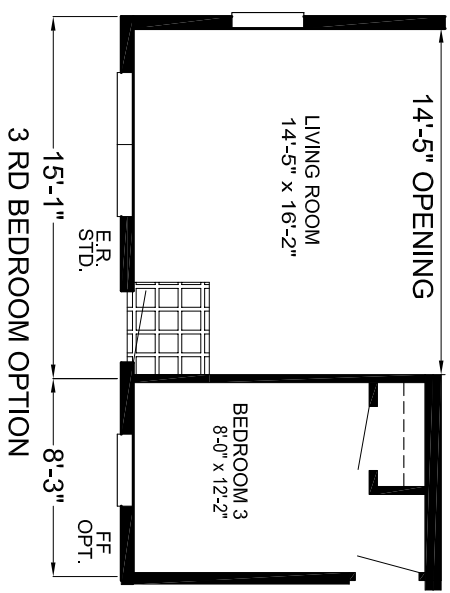

STAIRWELL OPTION
W/2 BEDROOM VERSION ONLY

3 RD BEDROOM OPTION

08/02/07

MODEL MC 197
 2644 2BR. / 2 BATH RANCH
 APPROX. 1144 SQ.FT.