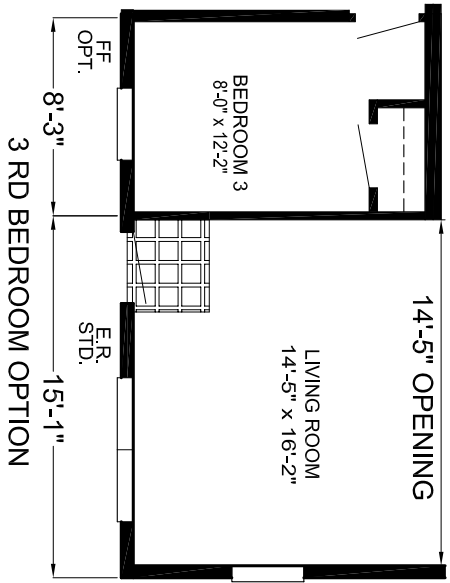

STAIRWELL OPTION
W/2 BEDROOM VERSION ONLY

3 RD BEDROOM OPTION

08/02/07

MODEL MC 196
2644 2BR. / 2 BATH RANCH
APPROX. 1144 SQ.FT.