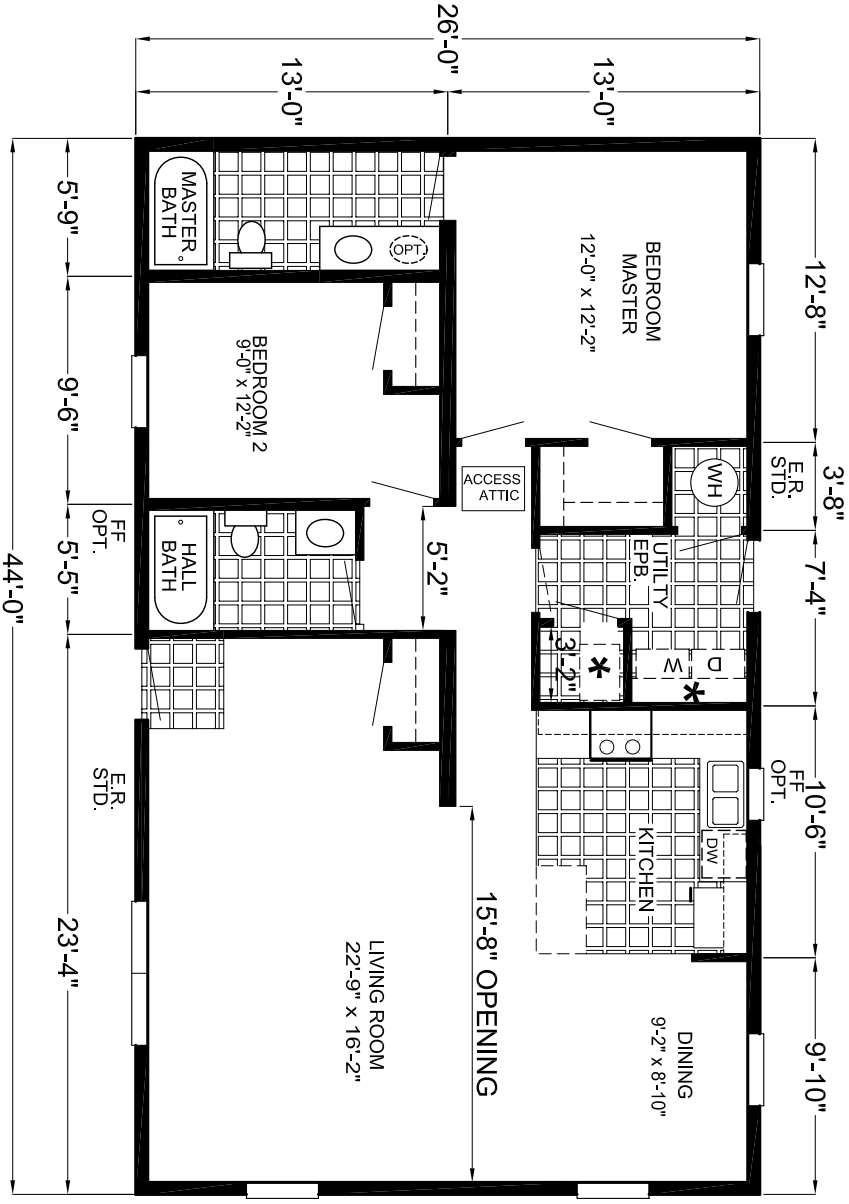

STAIRWELL OPTION
W/2 BEDROOM VERSION ONLY

3 RD BEDROOM OPTION

08/02/07

MODEL MC 196
2644 2BR. / 2 BATH RANCH
APPROX. 1144 SQ.FT.