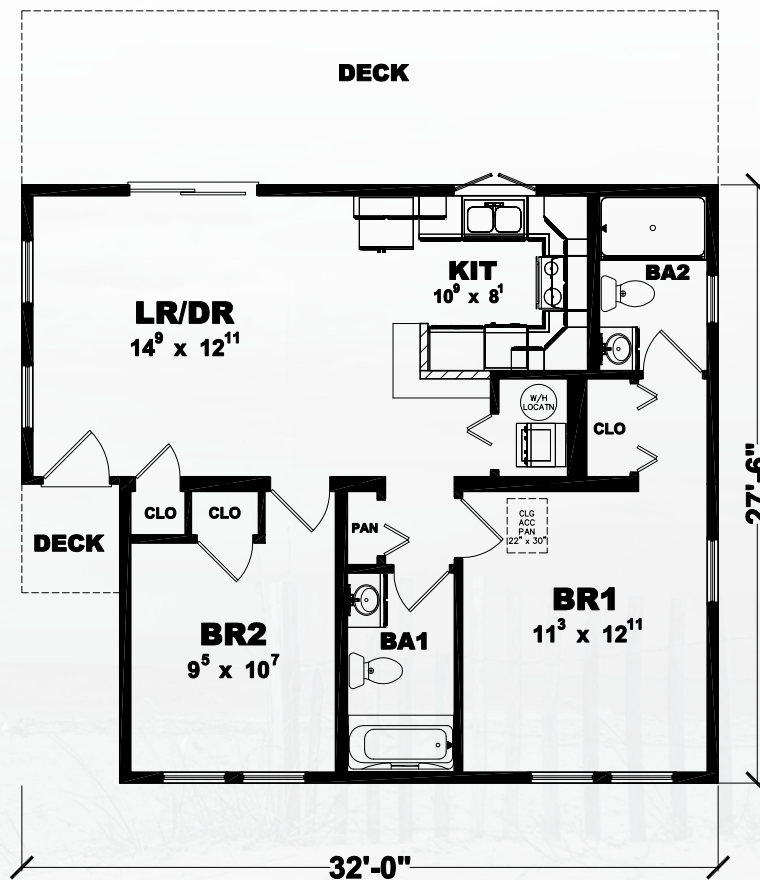

Renderings are for illustration purposes only and may vary in detail from plans and specifications.

BEACH BUNGALOW Ranch

2 Bedrooms

2 Baths

1st Floor = 818 Sq. Ft.

Total = 818 Sq. Ft.

Renderings are for illustration purposes only and may vary in detail from plans and specifications.

SAND DUNE Ranch

3 Bedrooms

2 Baths

1st Floor = 1,265 Sq. Ft.

Total = 1,265 Sq. Ft.