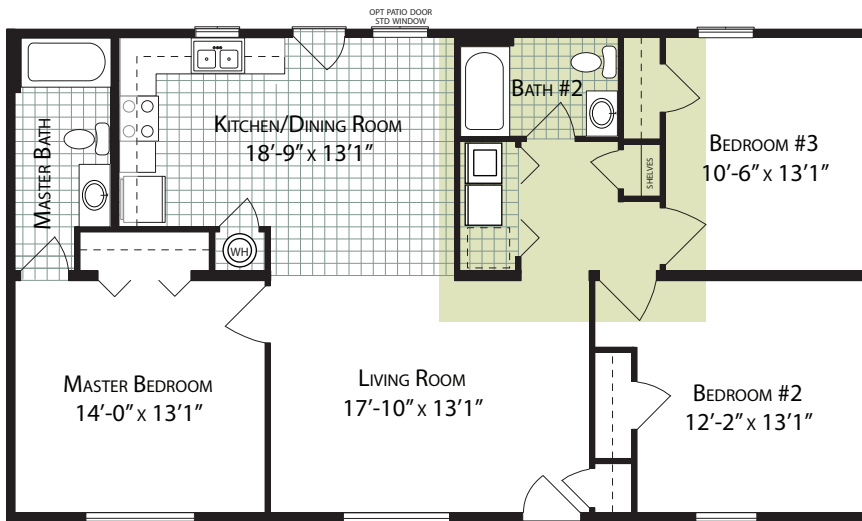

# Simple Living™ Collection

Renderings depict optional features.

Style  
**Ranch**

Total Square Feet  
**1,326**

Bedrooms  
**3**

Baths  
**2**

Footprint  
**28' x 48'**

## Basement Option