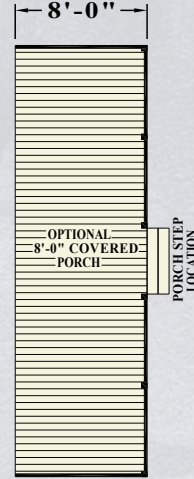

# Rudy

Model R-32  
 936 Square Feet  
 26, 28, & 30 Ft. Wide Available

MODEL R32  
 MODEL AR32 - Advantage Series

OPTIONAL  
 BASEMENT LAYOUT