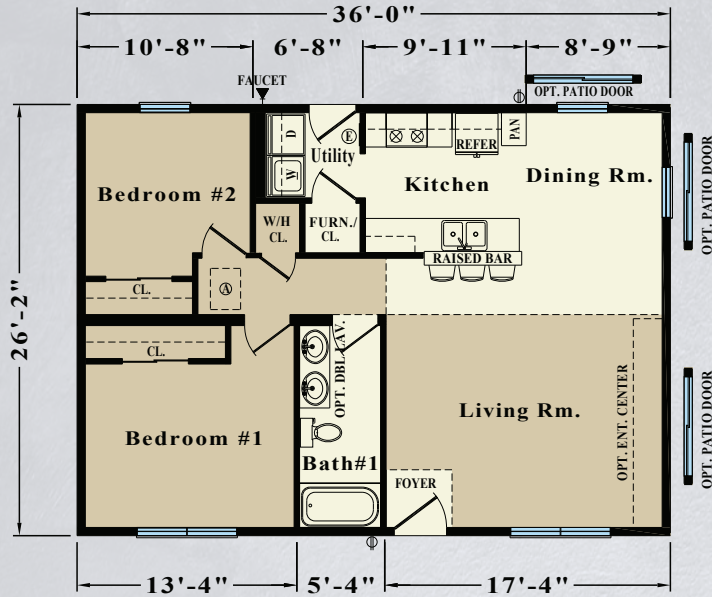

# Rudy

Model R-32  
 936 Square Feet  
 26, 28, & 30 Ft. Wide Available

MODEL R32  
 MODEL AR32 - Advantage Series

OPTIONAL  
 BASEMENT LAYOUT