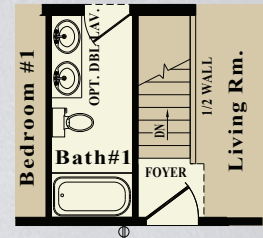

# Rudy

Model R-32  
 936 Square Feet  
 26, 28, & 30 Ft. Wide Available

MODEL R32  
 MODEL AR32 - Advantage Series

OPTIONAL  
 BASEMENT LAYOUT