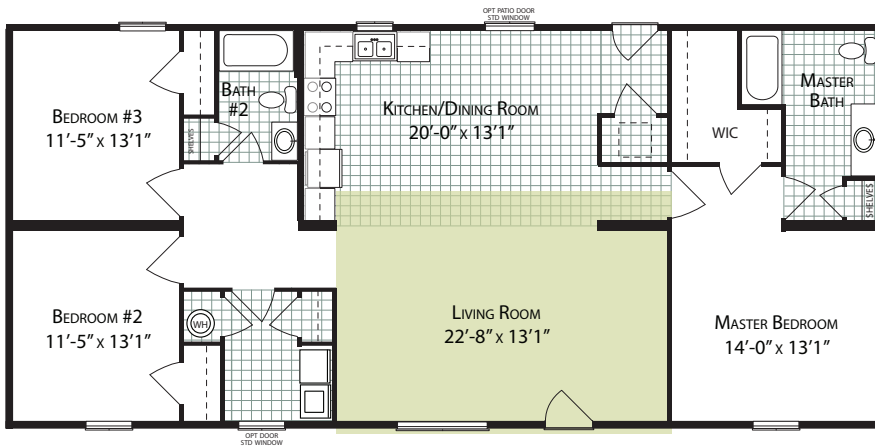

Simple Living™ Collection

Renderings depict optional features.

Style
Ranch

Total Square Feet
1,657

Bedrooms
3

Baths
2

Footprint
28' x 60'

Basement Option