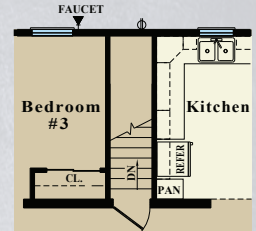

# Newport

Model R-8

1,352 Square Feet

26, 28, & 30 Ft. Wide Available

OPTIONAL KITCHEN & DINING ROOM LAYOUT

MODEL R8

MODEL AR8 - Advantage Series

OPTIONAL BASEMENT LAYOUT