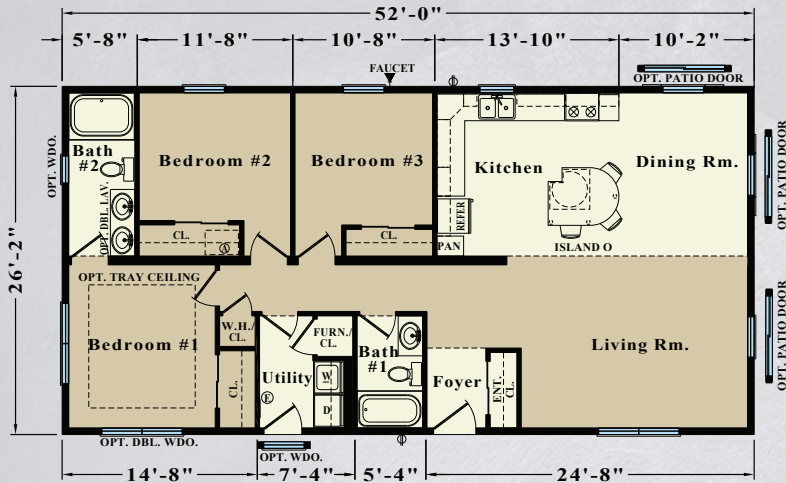

# Newport

Model R-8

1,352 Square Feet

26, 28, & 30 Ft. Wide Available

OPTIONAL KITCHEN & DINING ROOM LAYOUT

MODEL R8

MODEL AR8 - Advantage Series

OPTIONAL BASEMENT LAYOUT