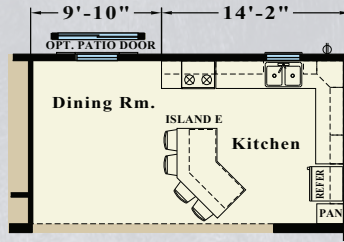

# Newport

Model R-8

1,352 Square Feet

26, 28, & 30 Ft. Wide Available

OPTIONAL KITCHEN & DINING ROOM LAYOUT

MODEL R8

MODEL AR8 - Advantage Series

OPTIONAL BASEMENT LAYOUT