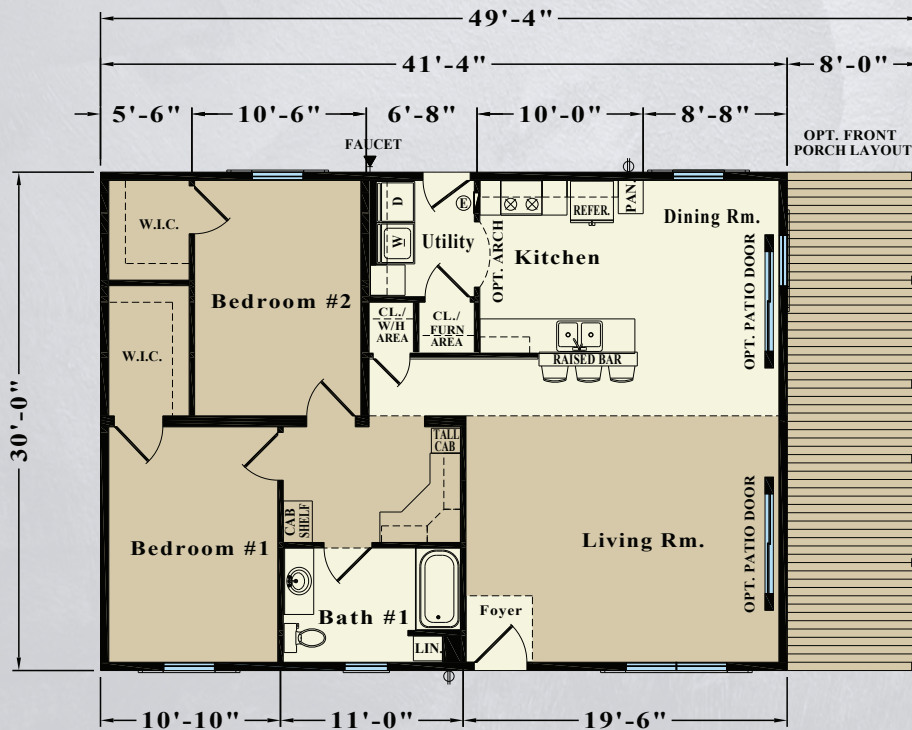

Kimberly

Model JR40
1,240 Square Feet
30 Ft. Wide Available

OPTIONAL
BASEMENT LAYOUT