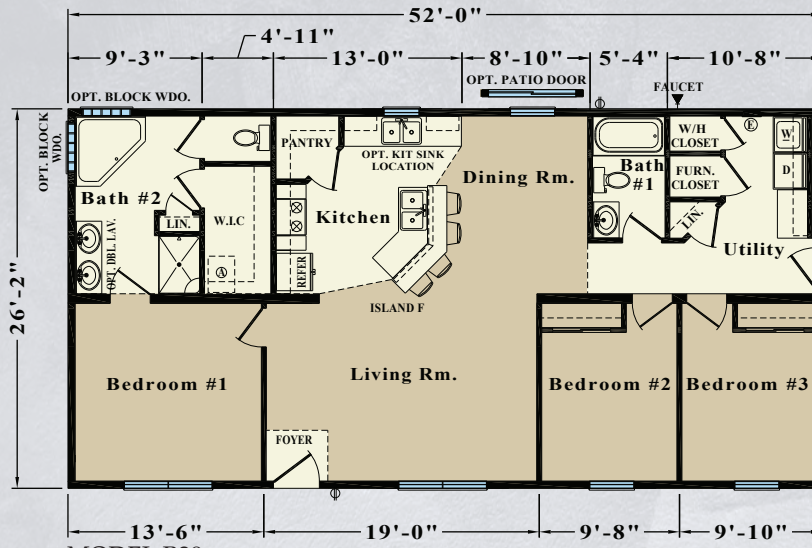

Model R-29

1,352 Square Feet

26, 28, & 30 Ft. Wide Available

Heritage

OPTIONAL
BASEMENT LAYOUT

MODEL R29

MODEL AR29 - Advantage Series