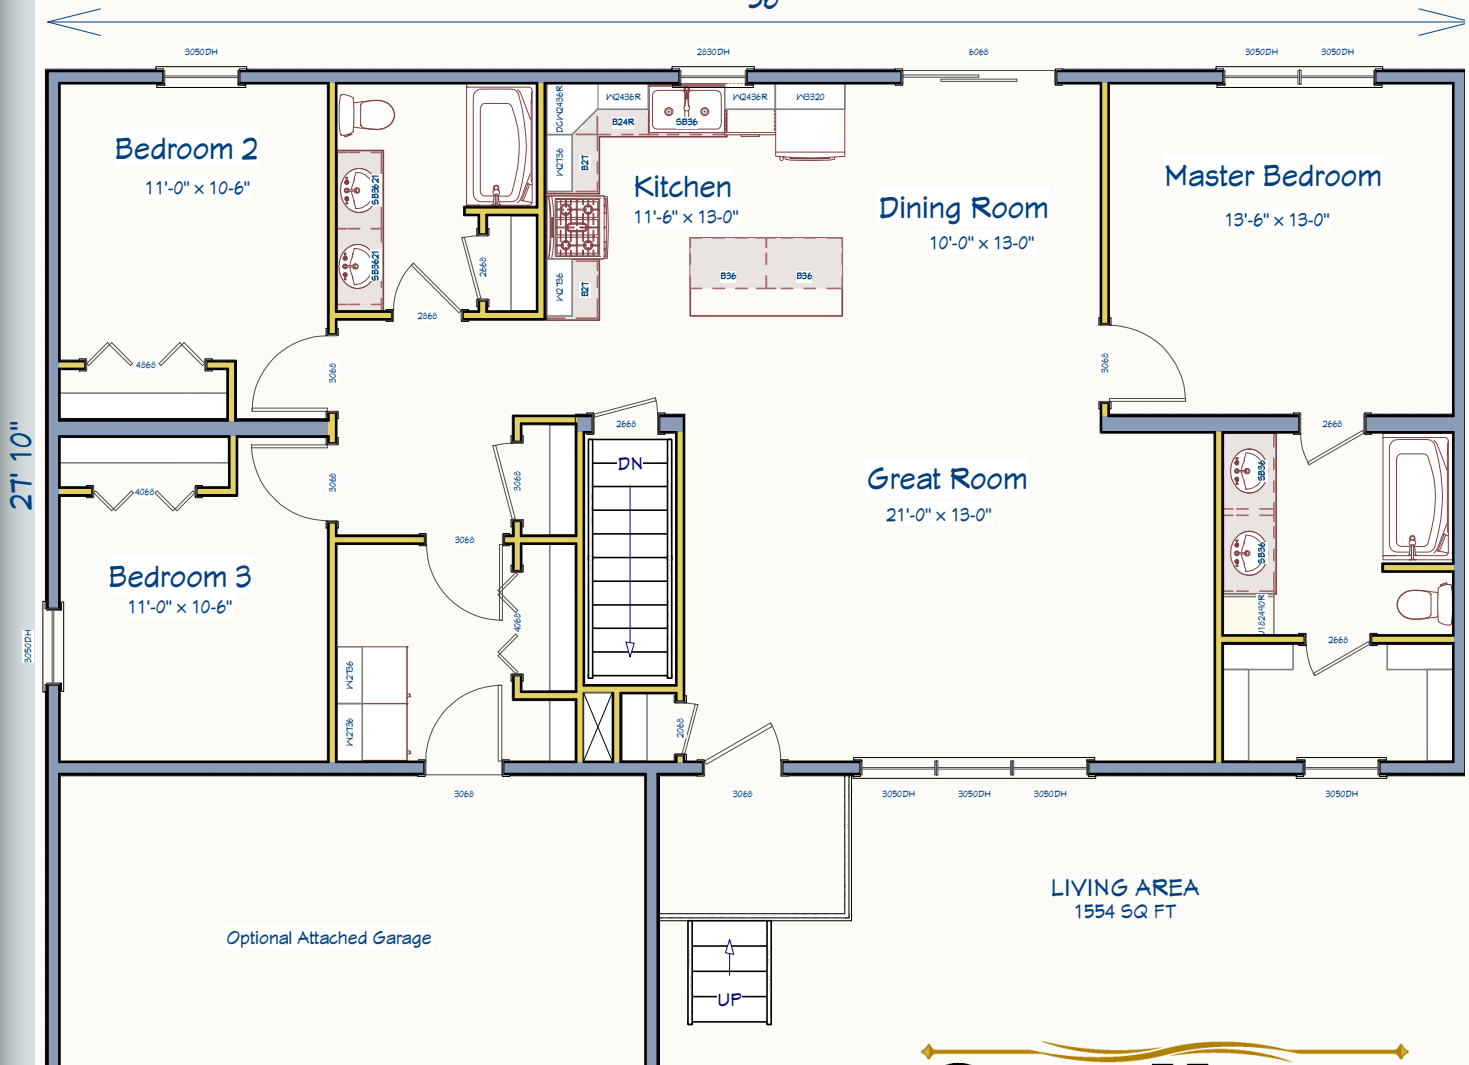

CLARA VALUE RANCH

Square Footage: 1554 - 3 Bedrooms – 2 Bathrooms

56'

OASIS HOMES