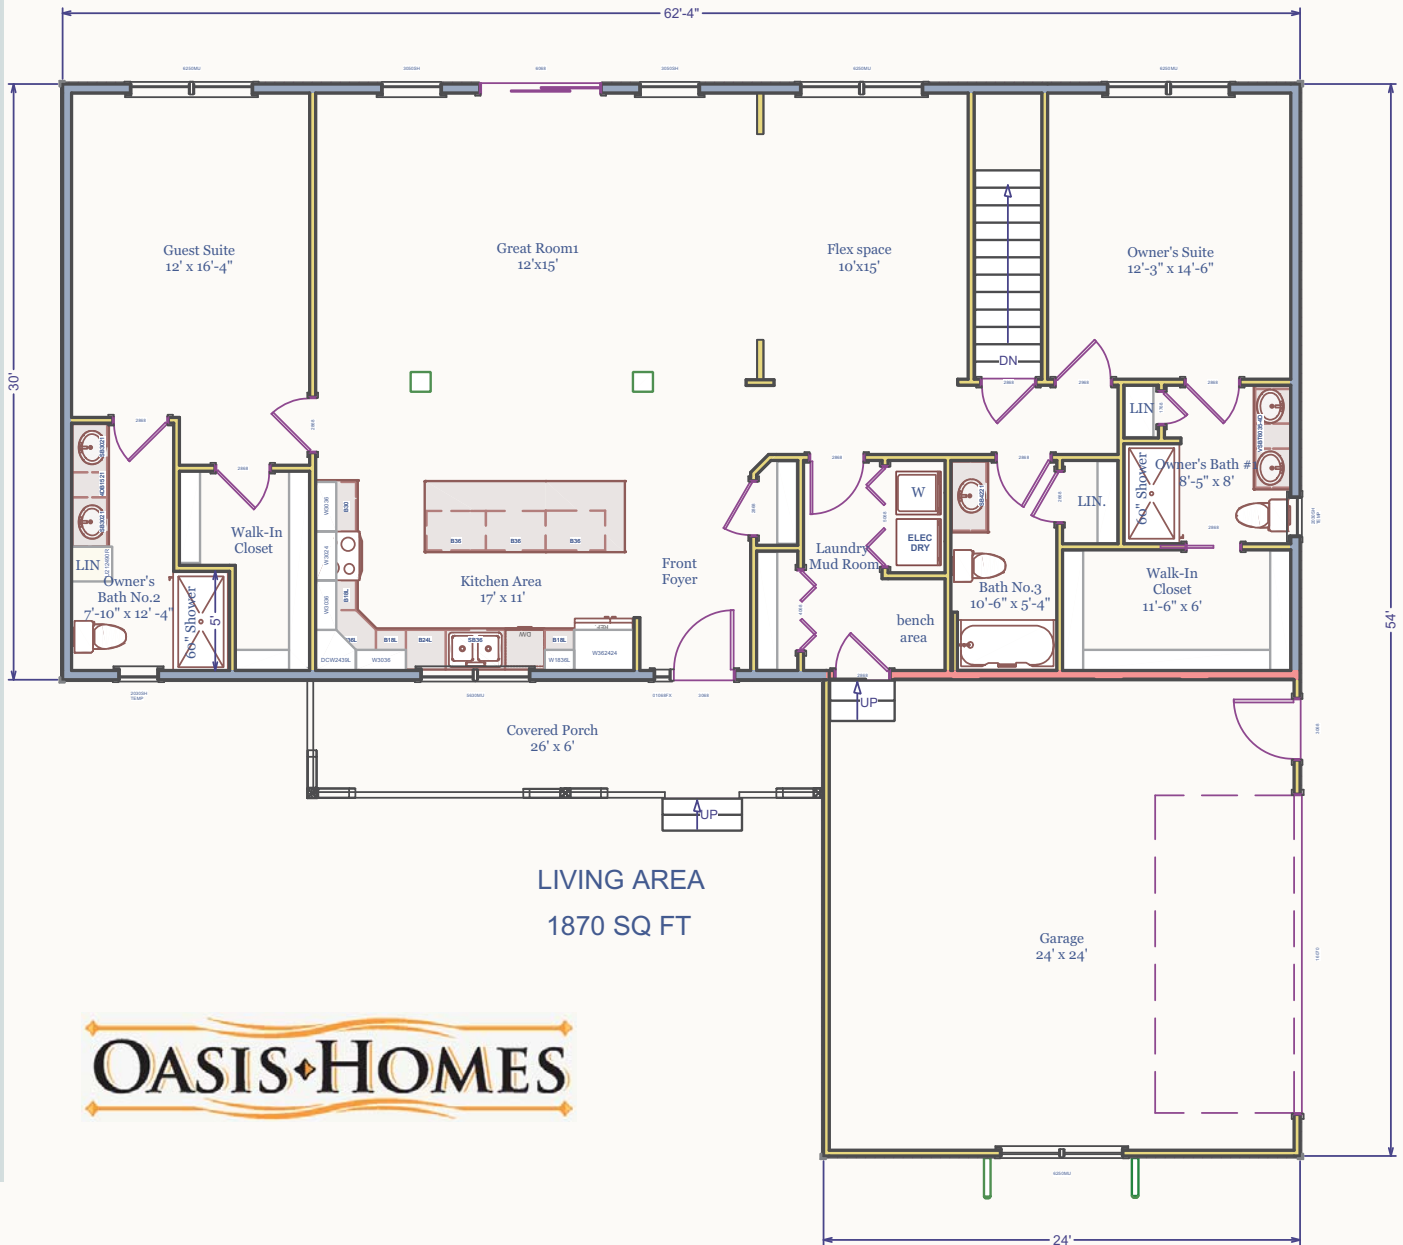

CHARLOTTE VALUE RANCH

Square Footage: 1870 - 2 Bedrooms – 3 Bathrooms

OASIS HOMES