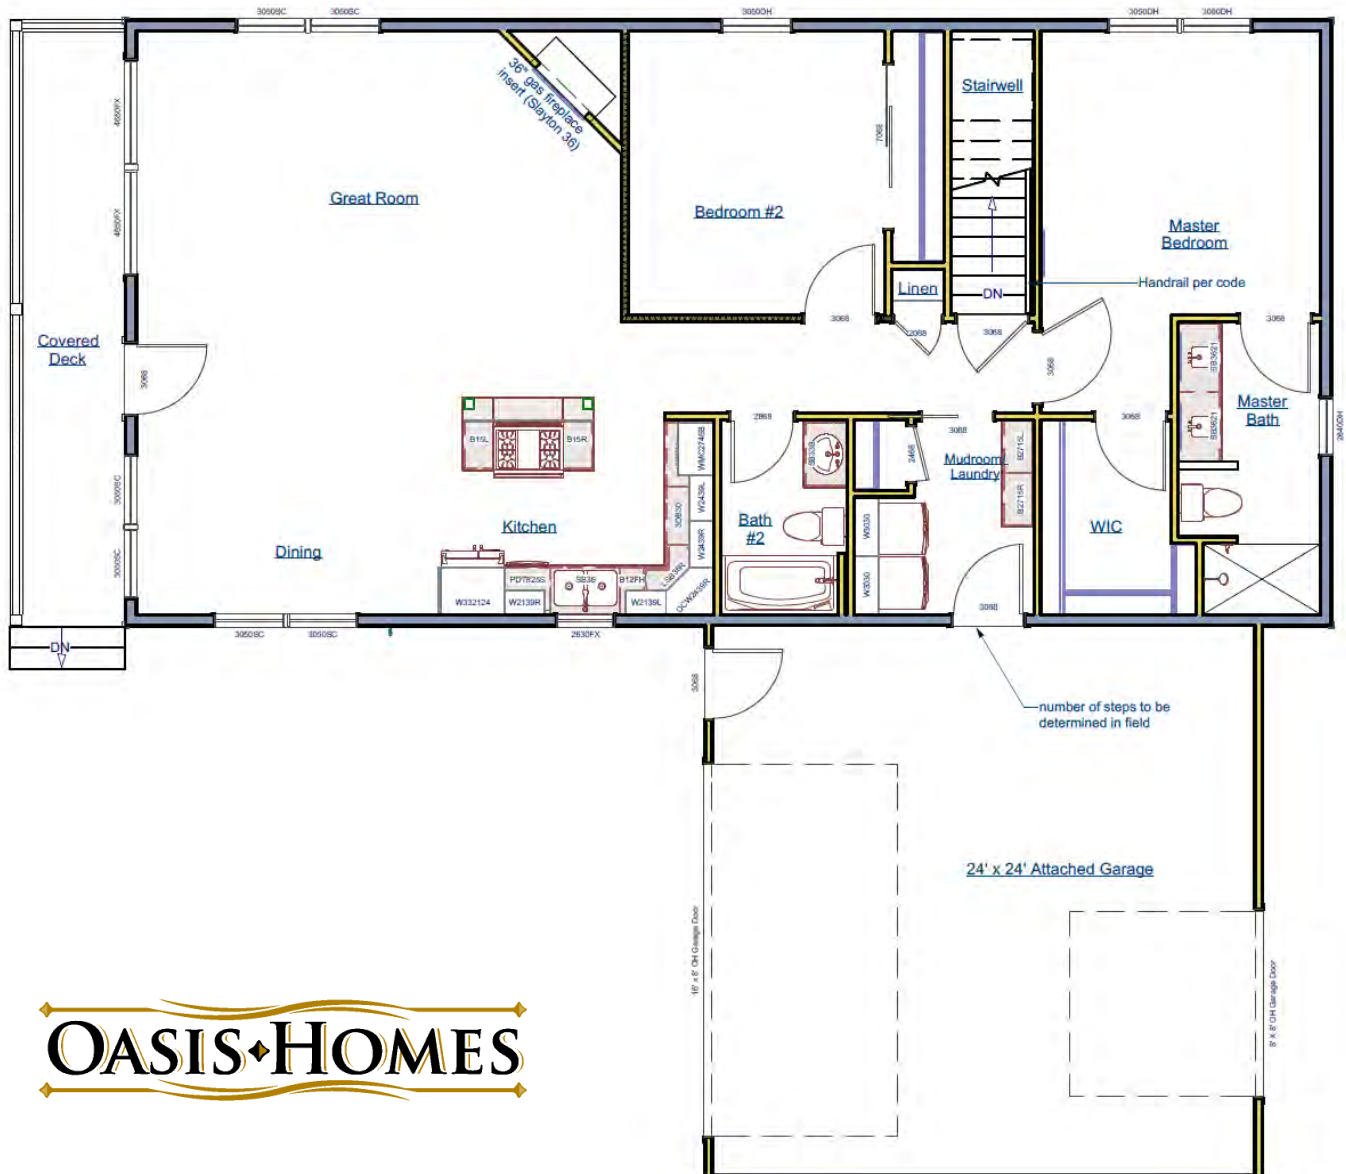

CHARLI RANCH VALUE

Square Footage: 1356 - 2 Bedrooms – 2 Bathrooms

OASIS HOMES