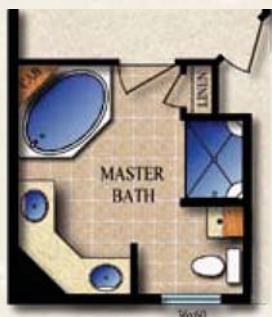

Blairwood

Model 6430-43

1920 Square Feet • 3 Bedrooms / 2 Baths

SIGNATURE KITCHEN OPTION WITH
SURFACE MOUNT RANGE, EYE LEVEL
OVEN & BUILT IN MICROWAVE

DELUXE ISLAND OPTION
(SHOWN WITH THE STD KITCHEN ALSO
AVAILABLE IN THE SIGNATURE KITCHEN)

DELUXE MASTER BATH
OPTION w/ DECK TUB AND
48" SHOWER

BASEMENT STAIRWELL
OPTION.