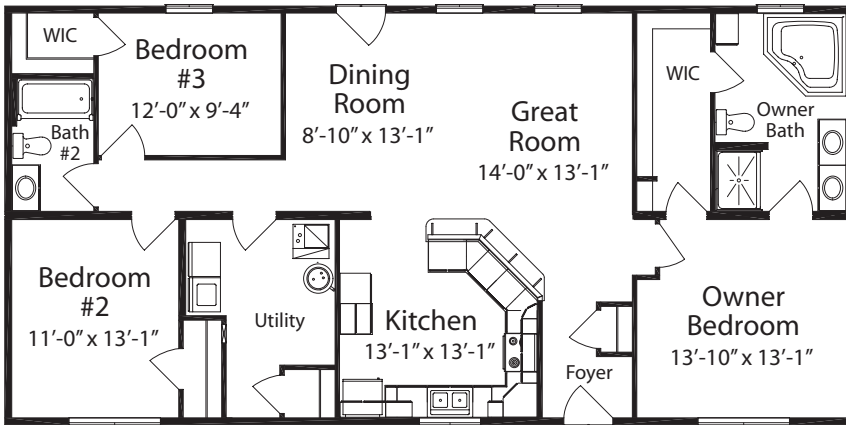

Classic Collection

Renderings depict optional features.

Style
Ranch

Total Square Feet
1,547

Bedrooms
3

Baths
2

Footprint
56' x 28'

M 2856 3 2 SB FK (B) STD

Basement Option