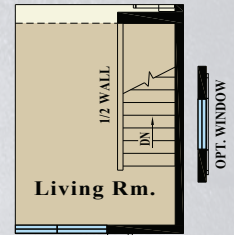

American

Model R-31
1,040 Square Feet
26, 28, & 30 Ft. Wide Available

MODEL R31

MODEL AR31 - Advantage Series

OPTIONAL
BASEMENT LAYOUT