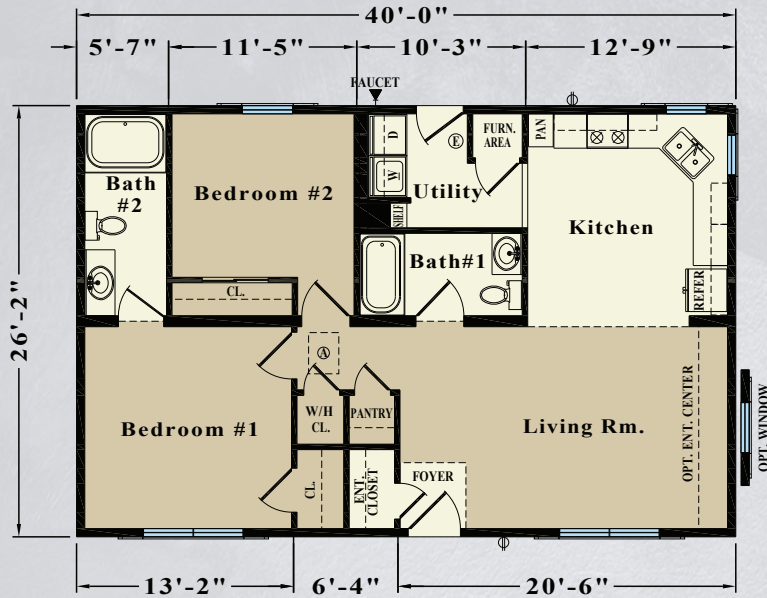

American

Model R-31
1,040 Square Feet
26, 28, & 30 Ft. Wide Available

MODEL R31

MODEL AR31 - Advantage Series

OPTIONAL
BASEMENT LAYOUT