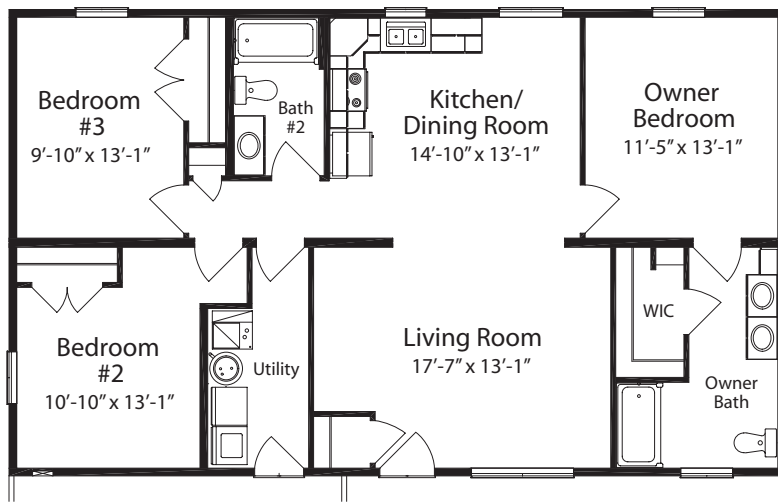

# Classic Collection

Renderings depict optional features.

Style  
**Ranch**

Total Square Feet  
**1,271**

Bedrooms  
**3**

Baths  
**2**

Footprint  
**46' x 28'**

M 2846 3 2 SB RK FG (B) STD

Basement Option

Larger Kitchen and Living Room Option  
(available with or without basement)