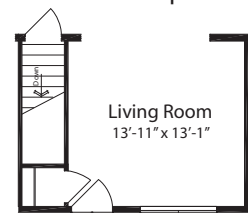

# Classic Collection

Renderings depict optional features.

Style  
**Ranch**

Total Square Feet  
**1,271**

Bedrooms  
**3**

Baths  
**2**

Footprint  
**46' x 28'**

M 2846 3 2 SB RK FG (B) STD

Basement Option

Larger Kitchen and Living Room Option  
(available with or without basement)