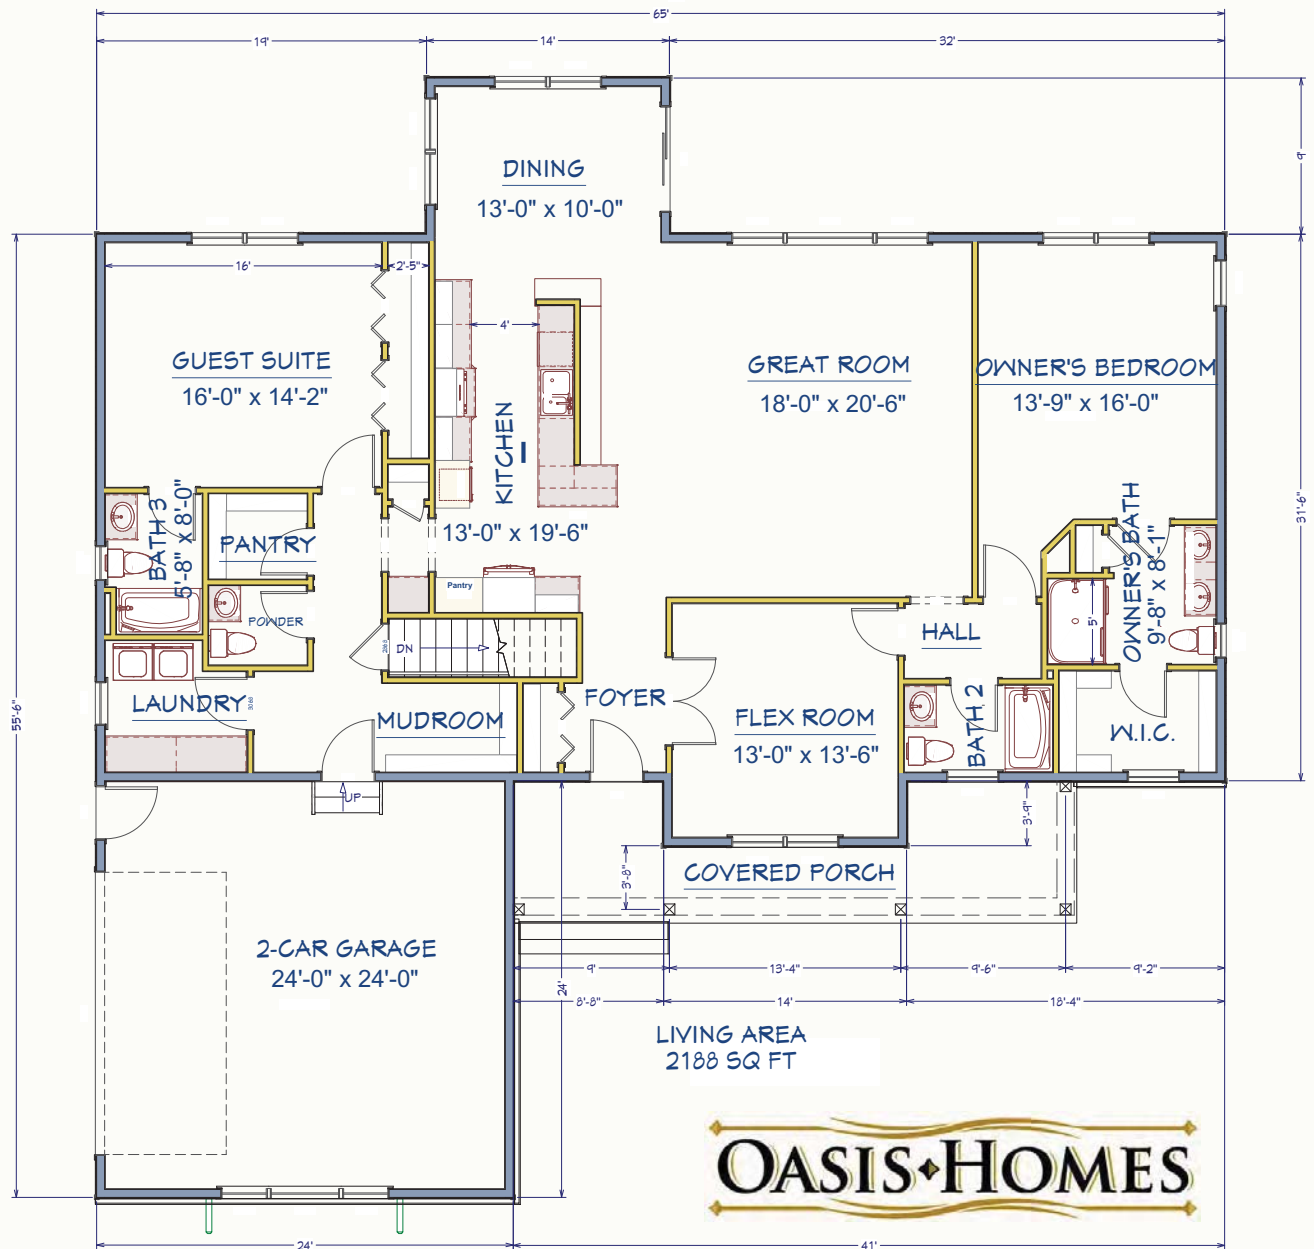

# ANNETTE RANCH CLASSIC

Square Footage: 2188 - 3 Bedrooms – 3.5 Bathrooms

OASIS HOMES